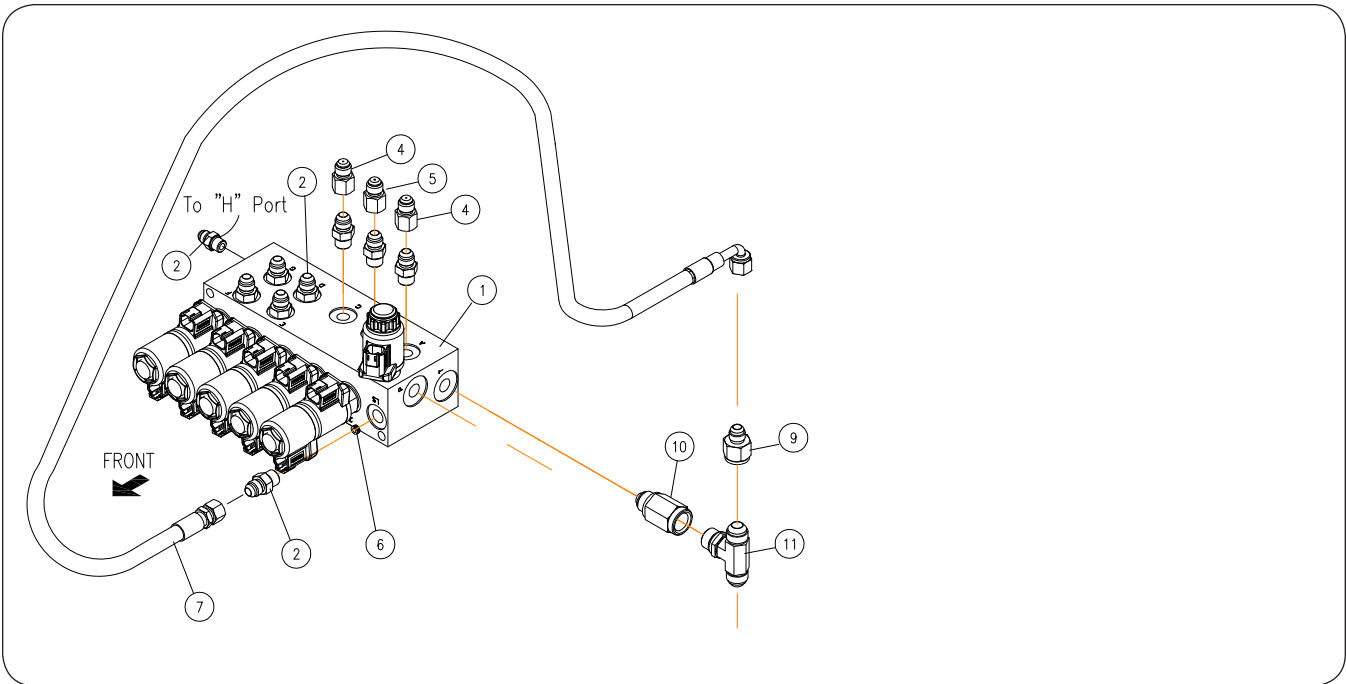

Hydraulic Valve Fittings

Please visit www.unverferth.com/parts/ for the most current parts listing.

Hydraulic Valve Fittings

Please visit www.unverferth.com/parts/ for the most current parts listing.

ITEM	DESCRIPTION	PART NUMBER	QTY.	NOTES
1	Hydraulic Valve, Complete	9006399	1	
2	Adapter	9006150	9	9/16-18 JIC Flare O - ORM
4	Reducer Restrictor, .060"	9002199	2	9/16-18 JIC Female x 9/16-18 JIC Male
5	Reducer Restrictor, .090"	9006166	1	9/16-18 JIC Flare O - F
6	Plug	9004326	1	1/16-27 NPT
7	Hose	9004112	1	9/16-18 JICF - 90° 9/16-18 JICF
9	Adapter/Tube Reducer	9006152	1	3/4-16 JICF - 9/16-18 JIC Flare O
10	Check Valve	94909	1	
11	Tee	9006155	1	3/4-16 JIC Flare O - 3/4-16 JIC Flare O - 3/4-16 ORM