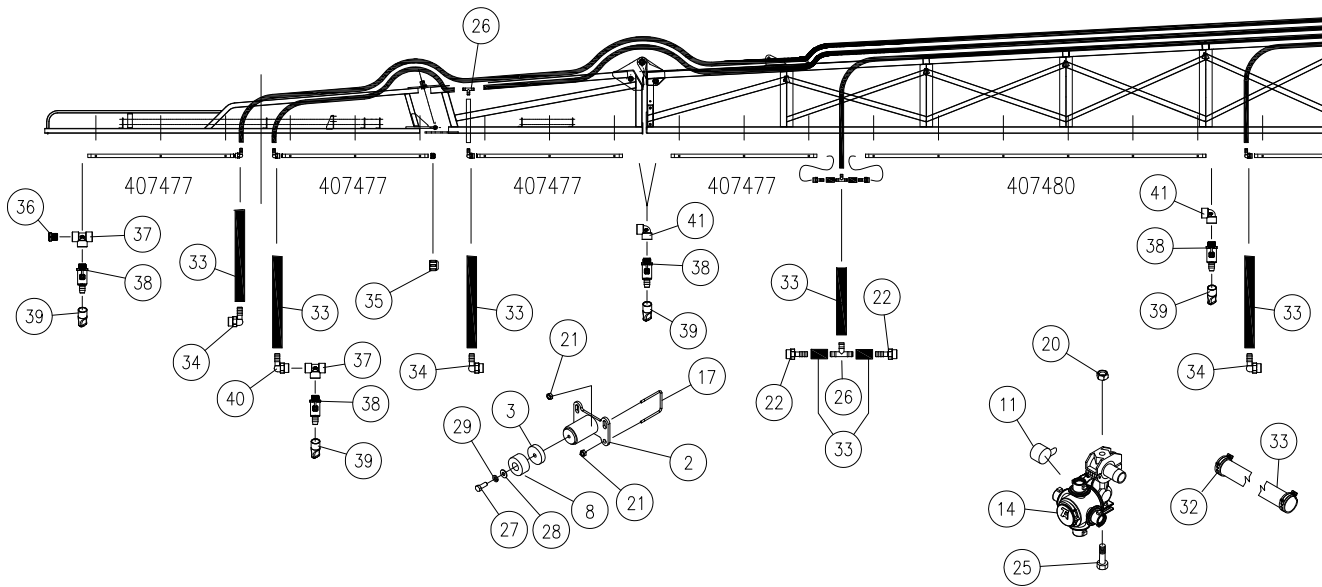

Front-Fold Booms 120' / 132' — Parts

Spray Plumbing - 120' 10-Section Boom - 20" Spacing

Please visit www.unverferth.com/parts/ for the most current parts listing.

BOOM CALIBRATION

SECTION 1 - 60"	SECTION 6 - 180"
SECTION 2 - 120"	SECTION 7 - 180"
SECTION 3 - 180"	SECTION 8 - 180"
SECTION 4 - 180"	SECTION 9 - 120"
SECTION 5 - 180"	SECTION 10 - 60"