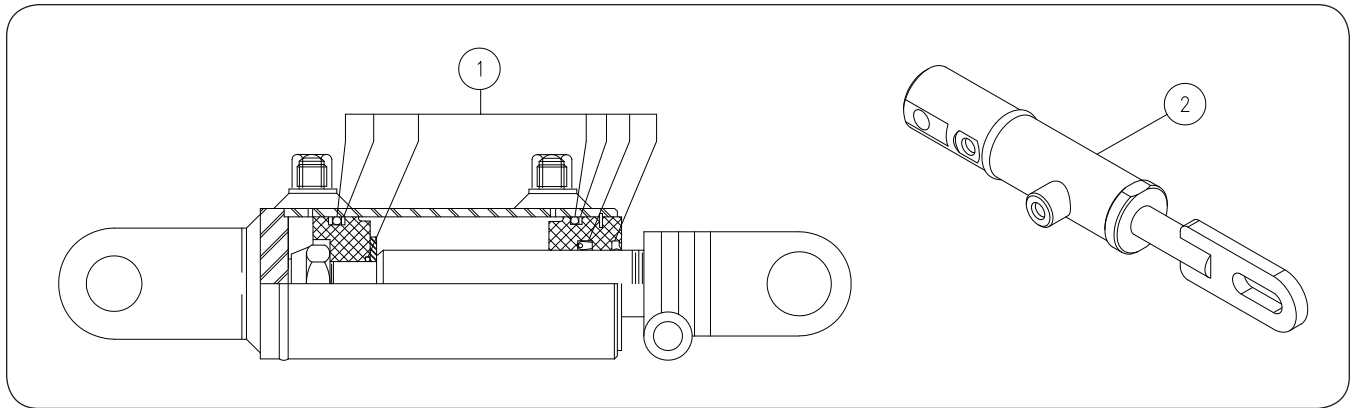

Front-Fold Booms 120' / 132' — Parts

Hydraulic Cylinders - Welded

Please visit www.unverferth.com/parts/ for the most current parts listing.

ITEM	DESCRIPTION	PART NUMBER	QTY.	NOTES
1	Hydraulic Cylinder - 1 1/2 x 4"	9003789	2	Mid-Wing Latch
	Seal Kit, For Above	9005419	2	
1	Hydraulic Cylinder - 2 1/2 x 24"	9004462	2	Boom Lift
	Seal Kit, For Above	9004489	2	
1	Hydraulic Cylinder - 3 x 15"	9005801	2	Outer Wing Fold
	Seal Kit, For Above	9006524	2	
1	Hydraulic Cylinder - 3 x 16"	9004692	2	Main Wing Fold
	Seal Kit, For Above	9004697	2	
2	Hydraulic Cylinder - 1 1/4 x 1"	9005606	1	Boom Lift Lock
	Seal Kit, For Above	9005658	2