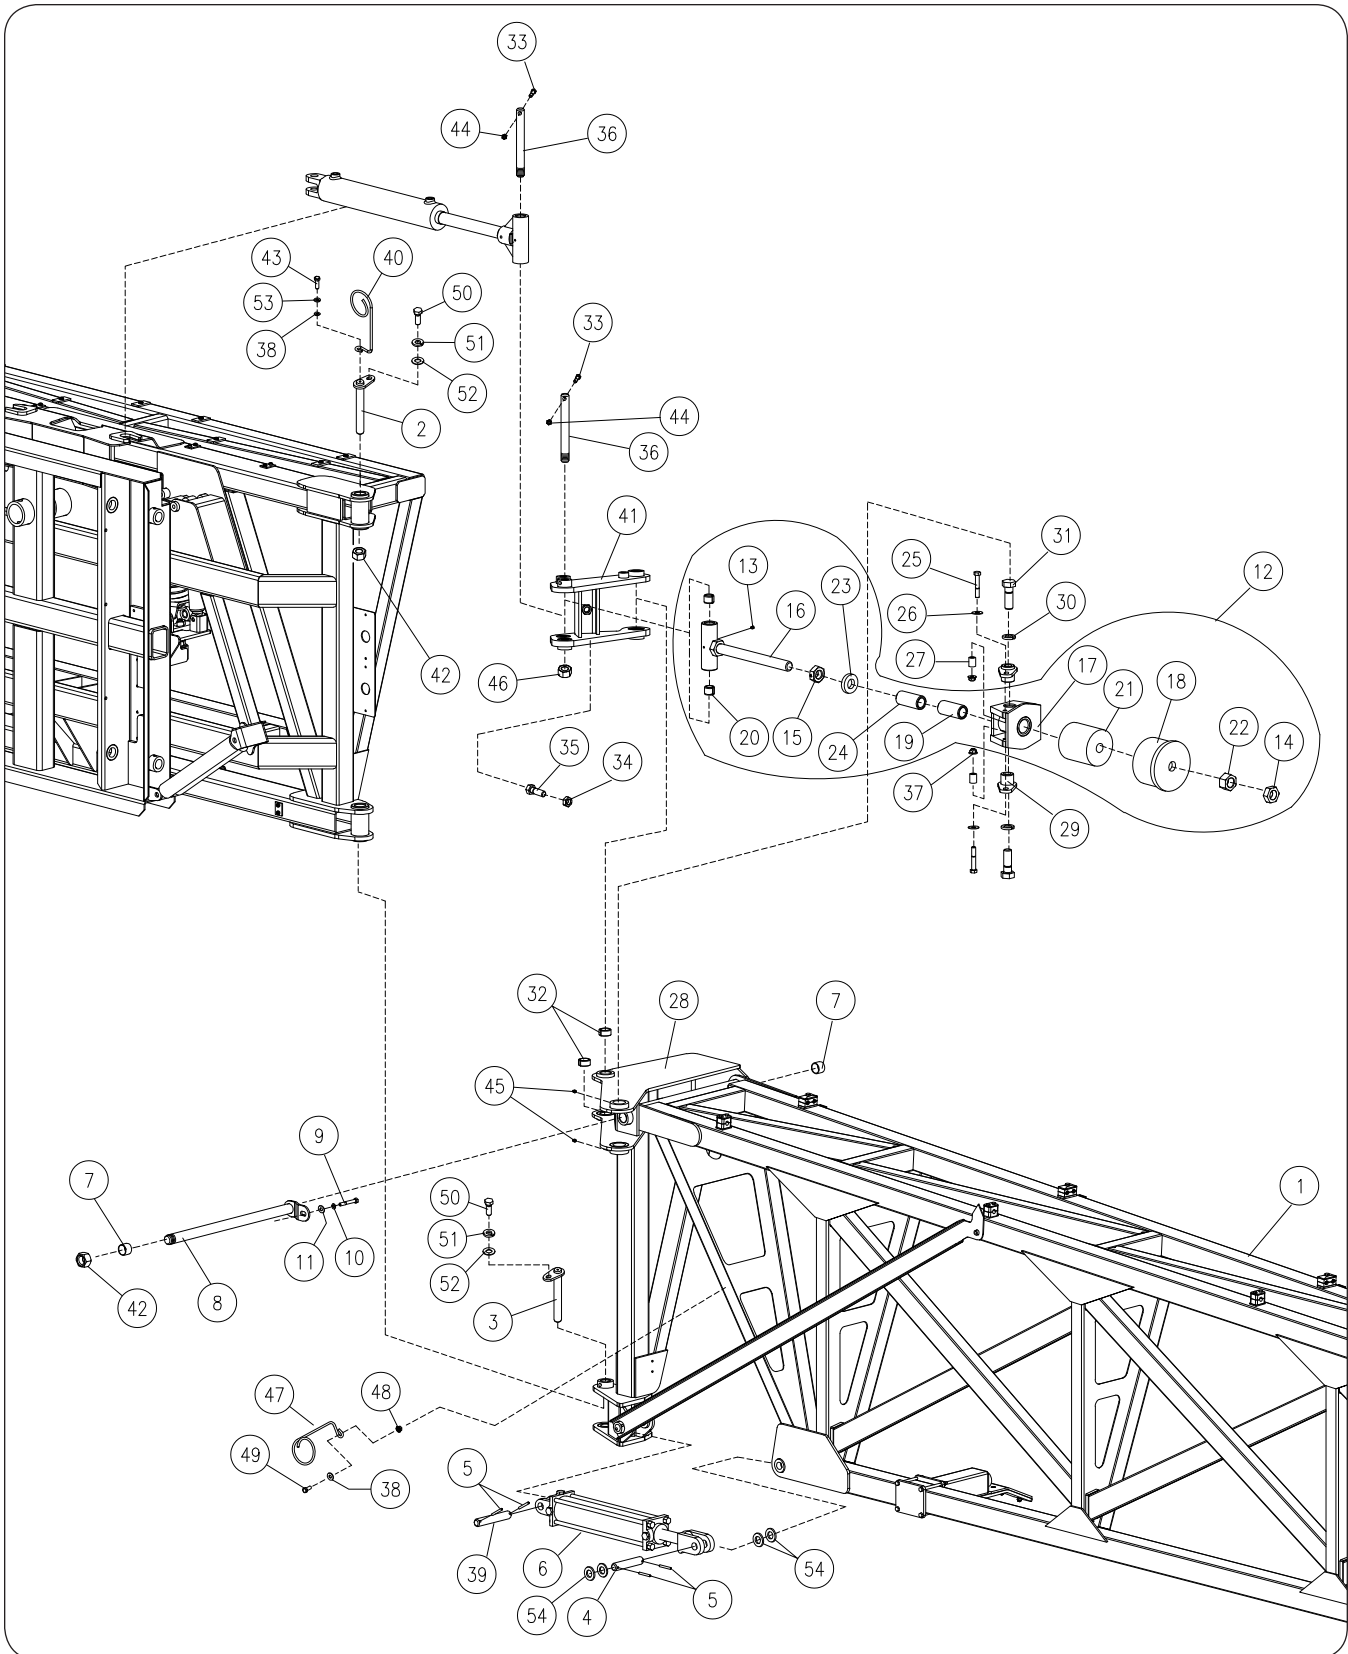

Front-Fold Booms 120' / 132' — Parts

Center Section to Main Wing Fold Components

Please visit www.unverferth.com/parts/ for the most current parts listing.

Front-Fold Booms 120' / 132' — Parts

Center Section to Main Wing Fold Components (continued)

Please visit www.unverferth.com/parts/ for the most current parts listing.

ITEM	DESCRIPTION	PART NUMBER	QTY.	NOTES
1	LH Main Wing Weldment	404117B	1	
	RH Main Wing Weldment	404116B	1	
2	Pin 1 1/4"D x 10 5/8"	408206	2	
3	Hinge Pin 1 1/4"D x 8 9/16"	408203	2	
4	Cylinder Pin 1"D x 5 11/16"	406038	2	
5	Spiral Pin, 1/4" Dia. x 2" Stainless Steel	900910-166	8	
6	Cylinder, 3" x 14"	9002728	2	
7	Bushing, 1 1/4" x 1"	9003828	4	
8	Tilt Pin, 1 1/4"D x 23 5/8"	406341	2	
9	Capscrew, 1/2"-13UNC x 1 1/2 " 18-8 SS	900900-101	2	
10	Lockwasher, 1/2" 18-8 SS	900903-025	2	
11	Flatwasher, 1/2" USS 18-8 SS	900902-044	2	
12	Spring Trunnion Assembly	404496	2	Includes Items 13 through 24
13	Grease Zerk	91160	2	
14	Hex Jam Nut 1 1/4"-7UNC	9395-024	2	
15	Hex Jam Nut w/ Setscrew 1 1/4"-7UNC	808254	2	
16	Adjustment Shaft Weldment	405124	2	
17	Spring Trunnion	405155B	2	
18	Spring Canister	405333B	2	
19	Bushing	404471	2	
20	Split Bushing	91268	4	
21	Polyurethane Spring	9004451	2	
22	Hex Nut, 1 1/4"-7UNC	9394-024	2	
23	Washer Plate	405319	2	
24	Wear Sleeve Bushing	405984	2	
25	Capscrew, 1/2"-13UNC x 3"	9390-107	4	
26	Flat Washer, 1/2"	9405-088	4	
27	Spacer	405323	4	
28	RH Wing Pivot Weldment	408196B	1	
	LH Wing Pivot Weldment	408197B	1	
29	Bushing, 1 5/8Dx1Dx1 3/16	405320	4	
30	Lock Washer, 1"	9404-041	4	
31	Capscrew, 1"-8UNC x 3"	9390-187	4	
32	Split Bushing	9002731	4	
33	Capscrew, 3/8"-16UNC x 2 1/4"	9390-060	4	
34	Hex Jam Nut, 3/4"-10UNC	900911-016	2	
35	Capscrew, 3/4"-10UNC x 3"	94733	2	
36	Cylinder Pin 1"D x 10 1/8"	407608	4	

(Continued on next page)