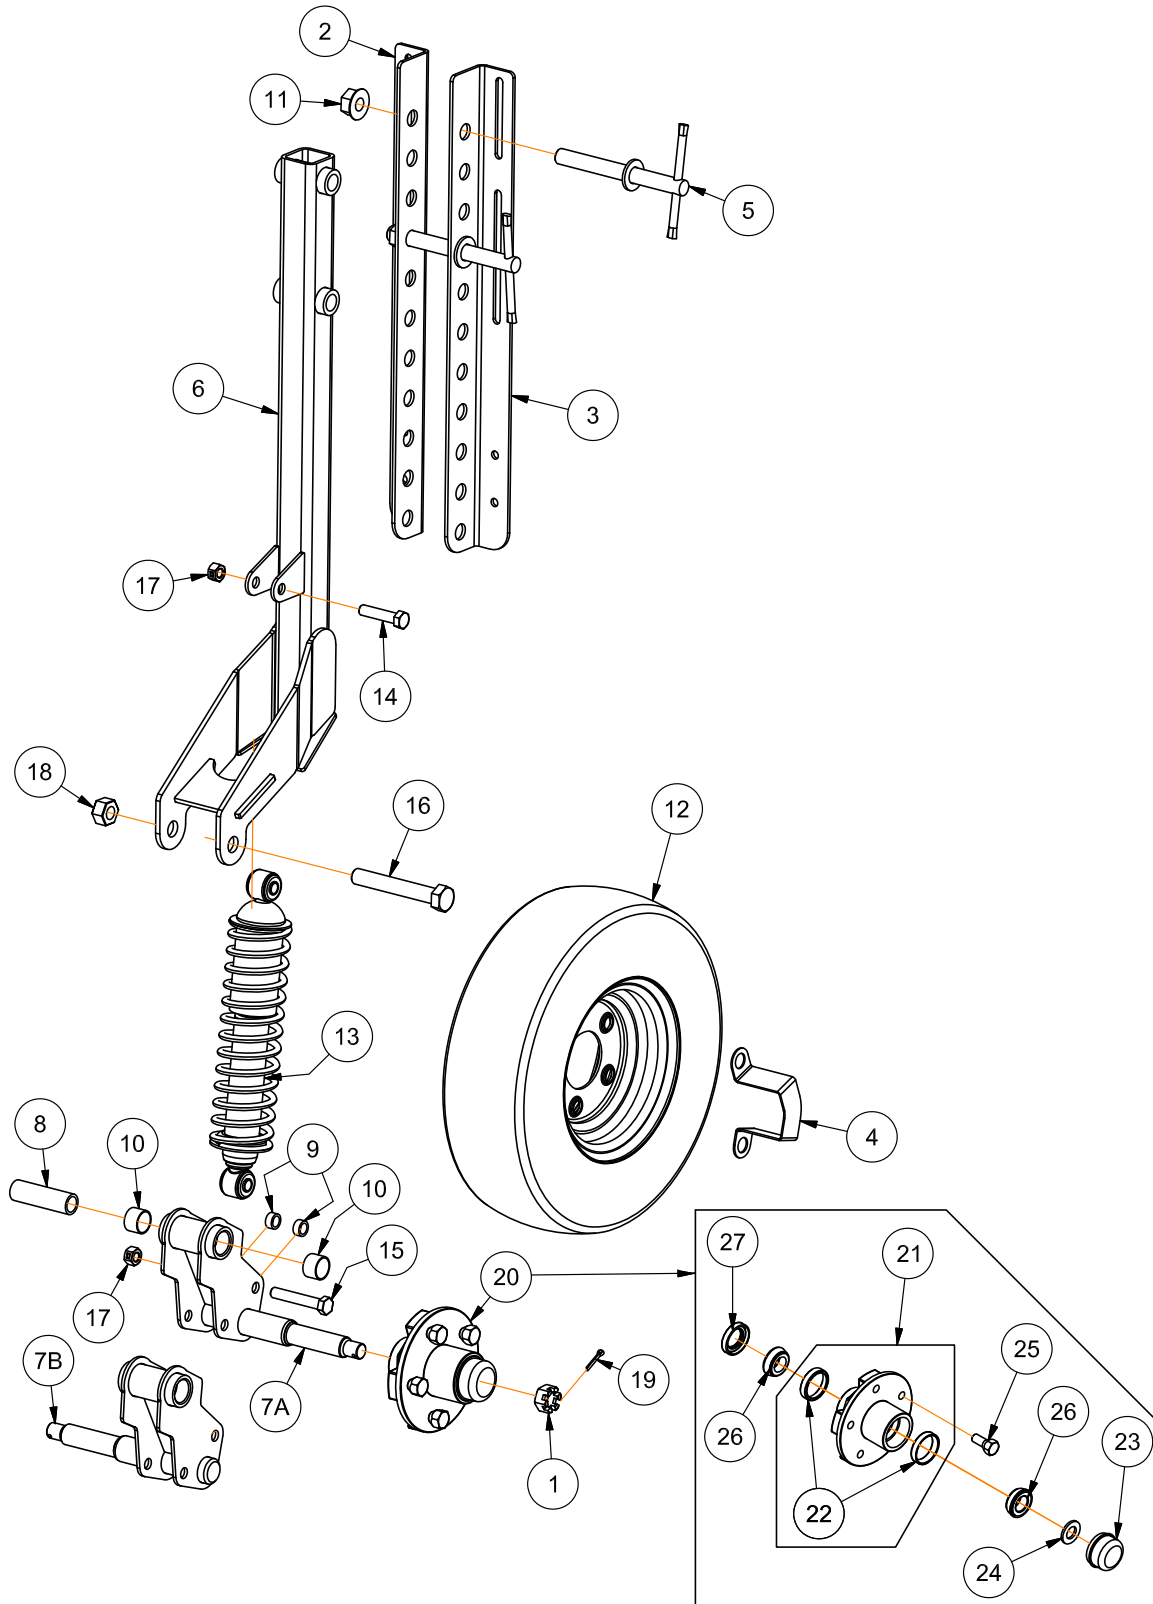

Gauge Wheel Assembly Components

Please visit www.unverferth.com/parts/ for the most current parts listing.

Front-Fold Booms 120' / 132' — Parts

Gauge Wheel Assembly Components

Please visit www.unverferth.com/parts/ for the most current parts listing.

ITEM	DESCRIPTION	PART NUMBER	QTY.	NOTES
	Gauge Wheel Assembly, Left-Hand	408761	-	Includes Items 1-6, 7A, 8-20
	Gauge Wheel Assembly, Right-Hand	411071B	-	Includes Items 1-6, 7B, 8-20
1	Slotted Nut 3/4"-16UNF G2	9393-016	1	
2	Plate-Bracket, Right-Hand	408674B	1	
3	Plate-Bracket, Left-Hand	408675B	1	
4	Plate-Guard, Hub Cap	408715B	1	
5	Locking Pin Weldment	409210	2	
6	Pivot Wheel Mount Weldment	413792B	1	
7A	Spindle Weldment	413798B	1	
7B	Spindle Weldment	413798B	1	
8	Pivot Tube Bushing	413802	1	
9	Spacer Tube Bushing	413803	2	
10	Self-Lubricating Bushing	9004397	2	
11	Flange Nut 3/4"-10UNC	9005332	2	
12	No Flat Wheel/Tire 4.80x8, 5-Bolt	9006523	1	
13	Coil Over Shock Assembly	9008420	1	
14	Capscrew 1/2"-13UNC x 2 1/4" (SS)	900900-104	1	
15	Capscrew 1/2"-13UNC x 3" (SS)	900900-107	1	
16	Capscrew 3/4"-10UNC x 5" (SS)	900900-155	1	
17	Lock Nut/Center 1/2"-13UNC (SS)	900906-010	2	
18	Lock Nut/Center 3/4"-10UNC (SS)	900906-016	1	
19	Cotter Pin 5/32" Dia. x 1"	9391-033	1	
20	Hub 5 Bolt Assembly Complete	31051B	1	Includes Items 21-27
21	Hub with Cups	TA0-913793-2B	1	Includes Item 22
22	Bearing Cup (L44610)	92522	2	
23	Hub Cap	92521	1	
24	Flat Washer	91050	1	
25	Wheel Bolt 1/2"-20UNF x 1 5/8"	91829	5	
26	Bearing Cone (L44643)	92523	2	
27	Seal	92525	1