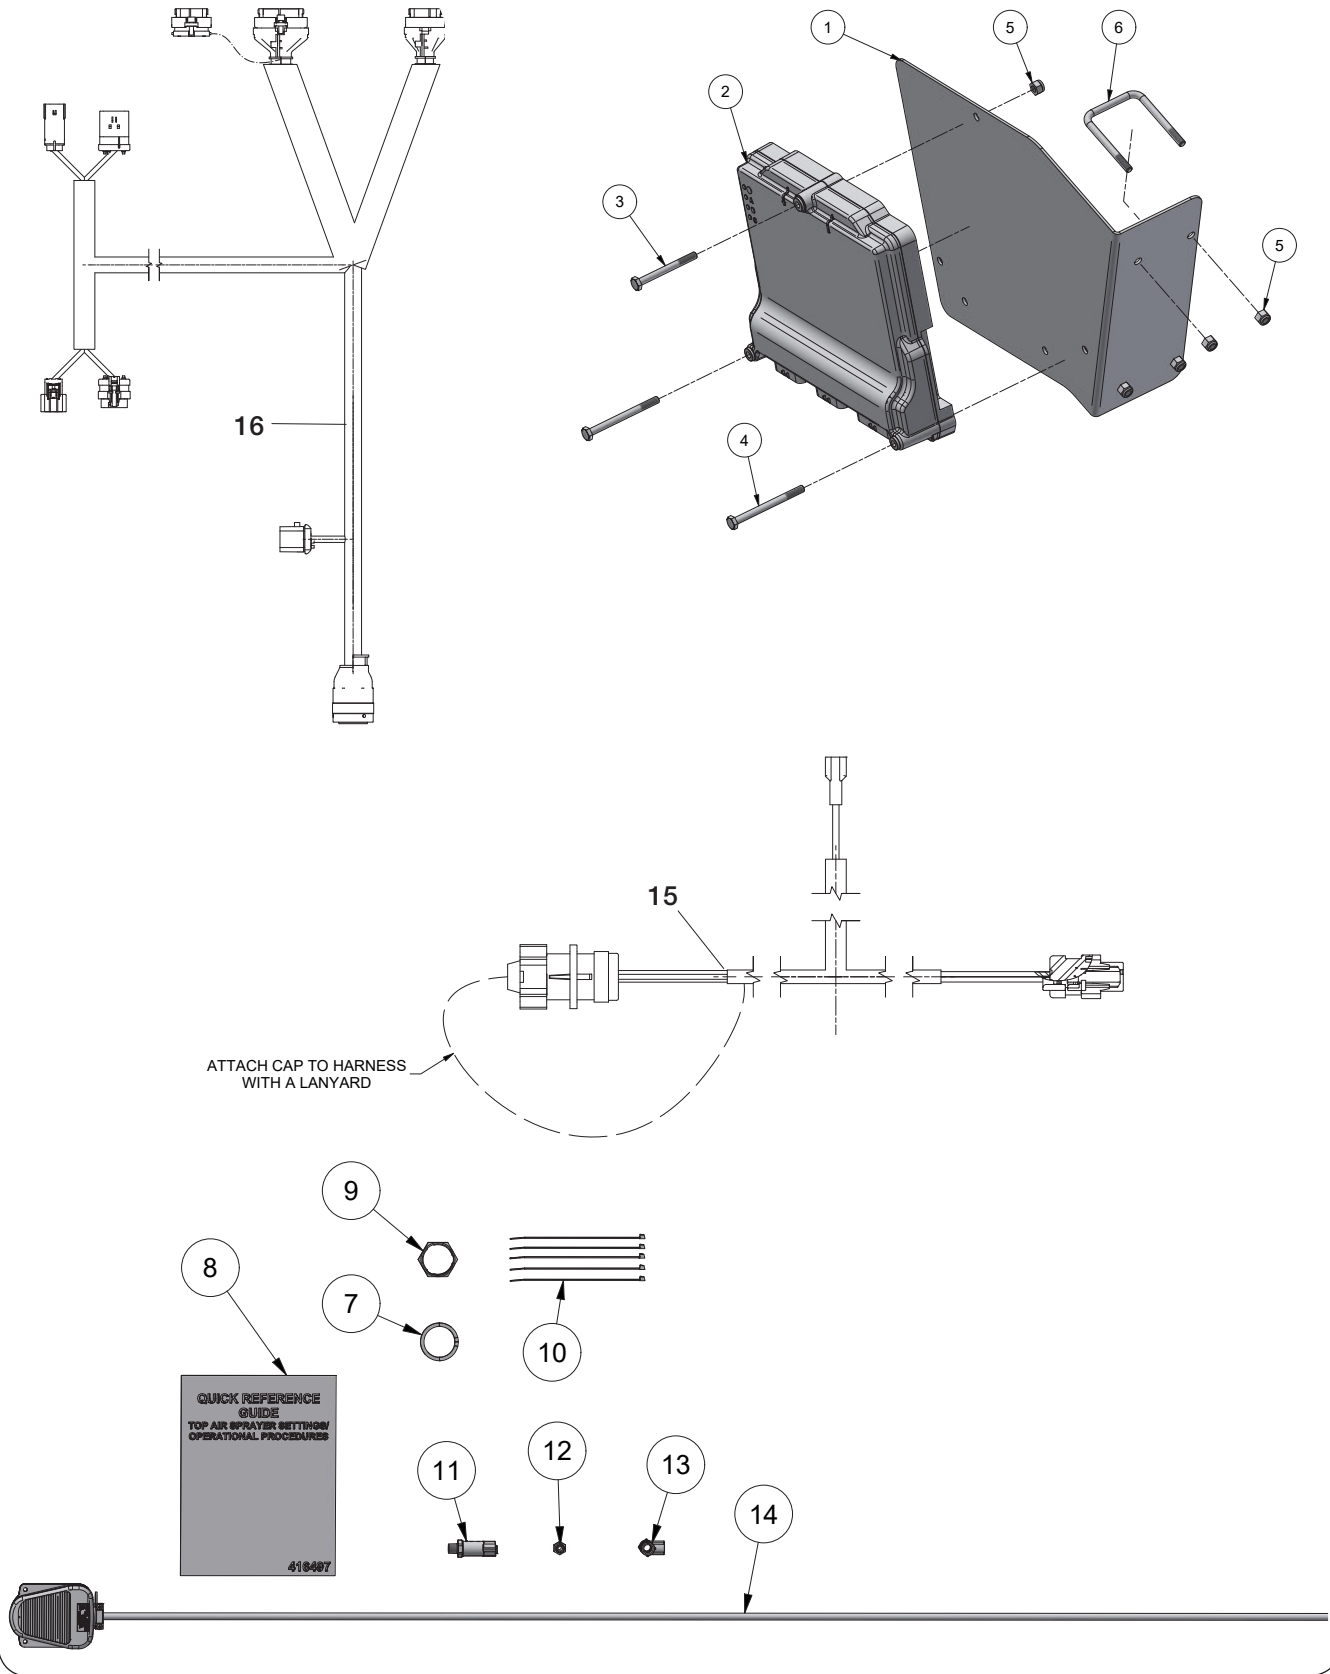

RCM Rate Control Components

Please visit www.unverferth.com/parts/ for the most current parts listing.

Front-Fold Booms 120' / 132' — Parts

RCM Rate Control Components

Please visit www.unverferth.com/parts/ for the most current parts listing.

ITEM	PART NO.	DESCRIPTION	QTY.	NOTES
1	416495	Plate-Node Bracket	1	
2	9009904	Module, Rate Control	1	
3	900900-011	Capscrew 1/4"-20UNC x 2 1/2"	1	
4	900900-013	Capscrew 1/4"-20UNC x 3"	2	
5	900905-007	Lock Nut 1/4"-20UNC	7	
6	9005638	U-Bolt 1/4"-20UNC x 2 3/4"	12	
7	9006886	Connector Lock Washer	2	
8	416497	Quick Reference Guide	1	
9	9006885	Panel Nut	1	
10	9000106	Cable Tie	1	
11	9503299	Pressure Transducer 1-5 VOLT, 0-250 PSI	1	
12	TA809325	1/4" Hex Pipe Nipple	1	
13	TA809190	Tee- 1/4" FPT	1	
14	9005916	Foot Switch, ISO Node W/ Harness	1	
15	9503390	Foot Switch Cable, 23'	1	
16	9008095	Raven Control Module, Cable-Node	1	
17	9008094	Cable-ISO Tractor	1	Not Shown