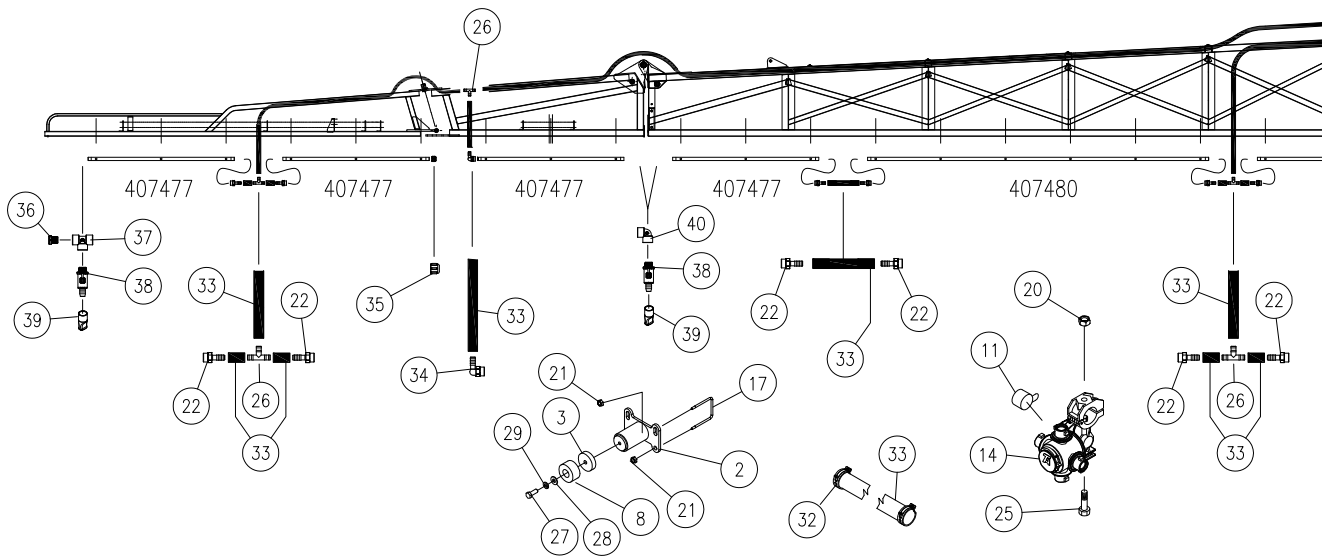

Front-Fold Booms 120' / 132' — Parts

Spray Plumbing - 120' 6-Section Boom - 20" Spacing

Please visit www.unverferth.com/parts/ for the most current parts listing.

BOOM CALIBRATION

- SECTION 1 - 180"
- SECTION 2 - 260"
- SECTION 3 - 280"
- SECTION 4 - 280"
- SECTION 5 - 260"
- SECTION 6 - 180"

Front-Fold Booms 120' / 132' — Parts

Spray Plumbing - 120' 6-Section Boom - 20" Spacing

Please visit www.unverferth.com/parts/ for the most current parts listing.

ITEM	DESCRIPTION	PART NUMBER	QTY	NOTES
1	Pipe Bracket	401318B	4	(See page 1-40)
2	Nozzle Guard Weldment	404584B	2	
3	Spacer Plate 2" Dia.	407307B	2	
4	U-Bolt 1/4-20UNC x 2 5/16	9005638	4	
5	Nozzle Bracket 10 5/8"	407476B	34	
7	Cable Ties	9000104	80	
8	Rubber Bumper 2" Dia.	9003806	2	
9	Single Clamp Pair (Polypropylene)	9003819	6	
10	Spiral Hose Wrap, 2 1/4" Dia.	9004130	8 Ft	
11	Tapered Plastic Plug	9003939	288	
12	Top Plate for Single Clamp Pair	9004038	6	
13	Spiral Hose Wrap 1 3/8" Dia.	9004075	22 Ft	
14	Nozzle/Quad QJ 3/4" Eyelet	TA885421	72	
	Tip Diaphragm (Not Shown)	TA885127	1	
15	U-Bolt 1/4-20UNC x 3 5/16	9004682	8	
16	U-Bolt 1/4-20UNC x 2 5/16	9004683	14	
17	U-Bolt 3/8-16UNC x 2 3/8	9004688	4	

For tip information, refer to Top Air tip guide at topairequip.com/literature/

(Continued on next page)