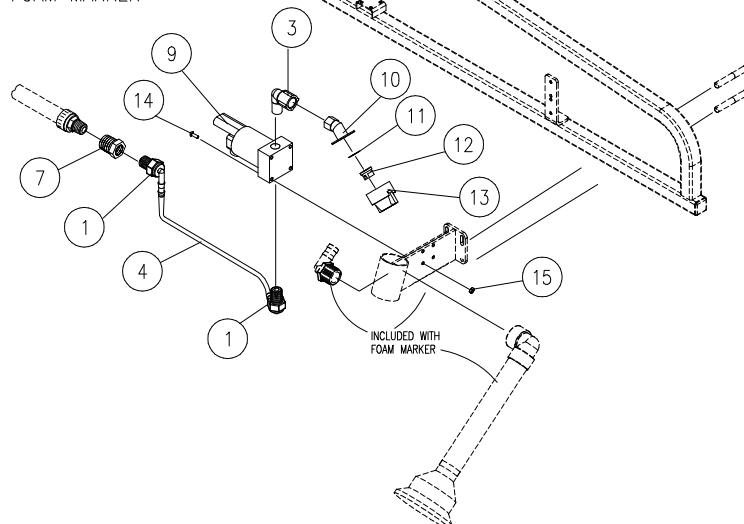

FENCE ROW INSTALLATION
WITH FOAM MARKER