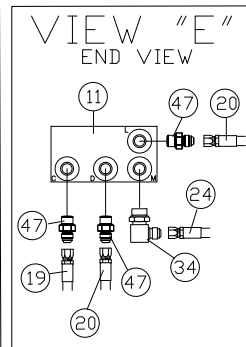

Front-Fold Booms 120' / 132' — Parts

Hydraulic System

Please visit www.unverferth.com/parts/ for the most current parts listing.

Front-Fold Booms 120' / 132' — Parts

Hydraulic System

Please visit www.unverferth.com/parts/ for the most current parts listing.

ITEM	DESCRIPTION	PART NUMBER		QTY.	NOTES
		FOR 120'	FOR 132'		
1	Control Valve, 5 - Spool	9006399	>	1	
2	Hose Marker, 1 ID x 1 1/2	9003938	>	1	Return
3	Hose Marker, 1 ID x 1 1/2	9003937	>	1	Pressure
4	Check Valve	9004059	>	4	
5	Accumulator, 800 PSI, 2.0L	9004452	>	1	
6	Male Tip Coupling, 3/4-16 O-Ring	91383	>	2	
7	Cylinder, 3 x 14	9002728	>	2	See Page 1-28
8	Cylinder, Welded - 1 1/2 x 4	9003789	>	2	See Page 1-29
9	Breather Plug, 3/4-16	9003825	>	2	
10	Accumulator, 400 PSI, 0.5L	9004408	>	2	
11	Flow Divider	9004456	>	1	
12	Cylinder, 3 x 16	9004660	>	2	See Page 1-28
13	Cylinder, 2 1/2 x 24	9004462	>	2	See Page 1-28
14	Latching Cylinder	9005606	>	1	
	Seal Kit	9005658	>	-	
15	Hose, 1/4 x 136	9001411	>	1	
17	Hose, 1/4 x 104	9004441	>	1	
18	Hose, 1/4 x 54	9004442	>	4	
19	Hose, 1/4 x 45	9004443	>	2	
20	Hose, 1/4 x 272	9004444	>	3	
21	Hose, 1/4 x 539	9004445	>	2	
22	Hose, 1/4 x 558	9004446	>	2	
23	Hose, 1/4 x 275	9006245	>	3	
24	Hose, 1/4 x 90	9004448	>	2	
25	Hose, 1/4 x 27	94725	>	2	
26	Hose, 3/8 x 16	9003681	>	1	
27B	Hose 1/2 x 260 For Model 1600 Only	9005835 (Return)	>	2	
		9006241 (Pressure)	>		
	Hose 1/2 x 280 For Model 2400 Only	9005853 (Return)	>	2	
		9006242 (Pressure)	>		
28	Hose, 1/2 x 15 1/2	9003834	>	1	
29	Hose, 1/2 x 36	94086	>	1	
30	Tee, 9/16-18 Male x 3/4-16 Male x 9/16-18 Male	9006168	>	2	
31	Tube Reducer, 3/4-16 Female x 9/16-16 Male	9006152	>	2	
32	Tee, 3/4-16 Male x 3/4-16 Male x 3/4-16 Male	9006159	>	3	
33	Adapter, 3/4-16 Male x 3/4-16 Female	96935	>	2	
34	90° Elbow 9/16-18 Male x 9/16-18 Male	9006171	>	2	
35	Tee, 9/16-18 Male x 9/16-18 Male x 9/16-18 Male	9006164	>	3	
36	90° Elbow 3/4-16 Male x 3/8-18 Female	9001034	>	2	

(Continued on next page)