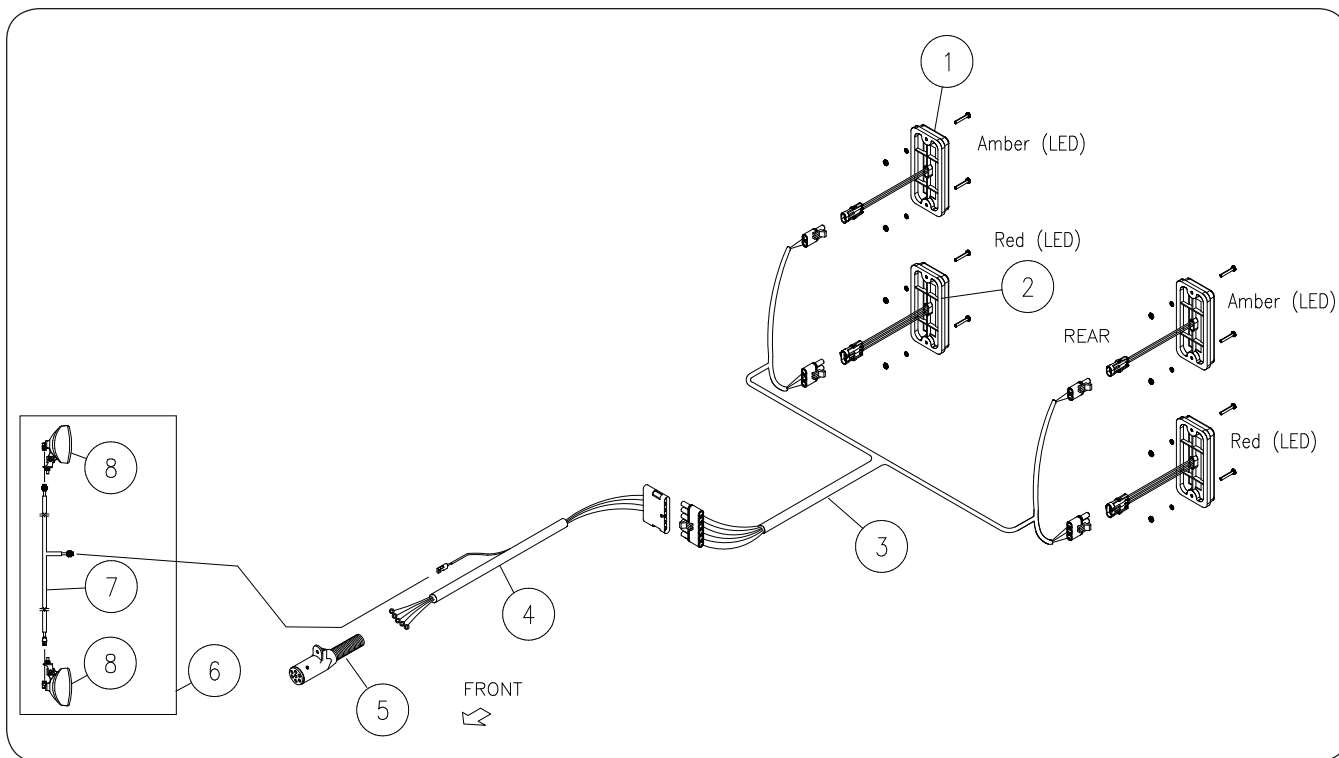

Front-Fold Booms 120' / 132' — Parts

Electrical - Boom Lighting

Please visit www.unverferth.com/parts/ for the most current parts listing.

ITEM	DESCRIPTION	PART NUMBER	QTY.	NOTES
1	Light Kit, Amber (LED)	232168	2	Includes Hardware
2	Light Kit, Red (LED)	232170	2	Includes Hardware
3	Wiring Harness - Rear	9004131	1	
4	Wiring Harness - Front	9004577	1	
5	Electrical Coupler	92450	1	
6	Optional Boom Light	404741	-	Includes Items 7 and 8
7	Harness, Boom Light	9004578	1	
8	Flood Light - Oval	9004579	2	
	Replacement Bulb	9004581	A/R