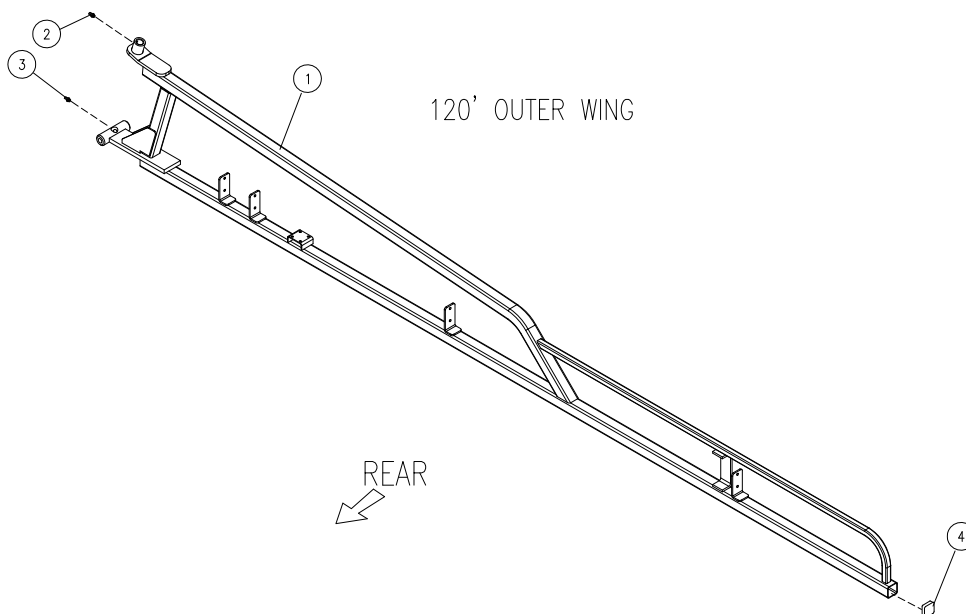

ITEM	DESCRIPTION	PART NUMBER	QTY.	NOTES
1	Outer Wing Weldment	408768	2	
2	Grease Zerk	91160	2	
3	Grease Zerk	93415	2	
4	Tube Plug	9004570	2