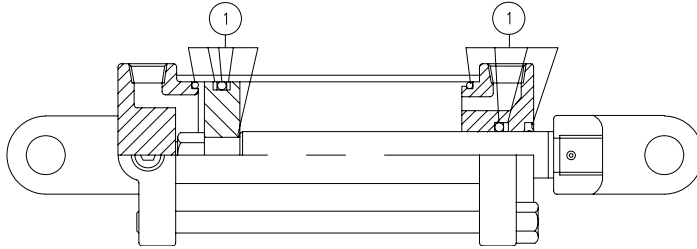

Hydraulic Valve Fittings

Please visit www.unverferth.com/parts/ for the most current parts listing.

Hydraulic Valve Fittings

Please visit www.unverferth.com/parts/ for the most current parts listing.

ITEM	DESCRIPTION	PART NUMBER	QTY.	NOTES
1	Hydraulic Valve, Complete	9006399	1	
2	Adapter	9006150	9	9/16-18 JIC Flare O - ORM
4	Reducer Restrictor, .060"	9002199	2	9/16-18 JIC Female x 9/16-18 JIC Male
5	Reducer Restrictor, .090"	9006166	1	9/16-18 JIC Flare O - F
6	Plug	9004326	1	1/16-27 NPT
7	Hose	9004112	1	9/16-18 JICF - 90° 9/16-18 JICF
9	Adapter/Tube Reducer	9006152	1	3/4-16 JICF - 9/16-18 JIC Flare O
10	Check Valve	94909	1	
11	Tee	9006155	1	3/4-16 JIC Flare O - 3/4-16 JIC Flare O - 3/4-16 ORM

Front-Fold Booms 120' / 132' — Parts

Hydraulic Cylinders - Tie Rod

Please visit www.unverferth.com/parts/ for the most current parts listing.

ITEM	DESCRIPTION	PART NUMBER	QTY.	NOTES
1	Hydraulic Cylinder 3 x 16	9004660	2	Mid Wing Fold
	Seal Kit for 3 x 16 Cylinder	9004661	-	
1	Hydraulic Cylinder 3 x 14	9002728	2	Tilt
	Seal Kit for 3 x 14 Cylinder	9003772	-	