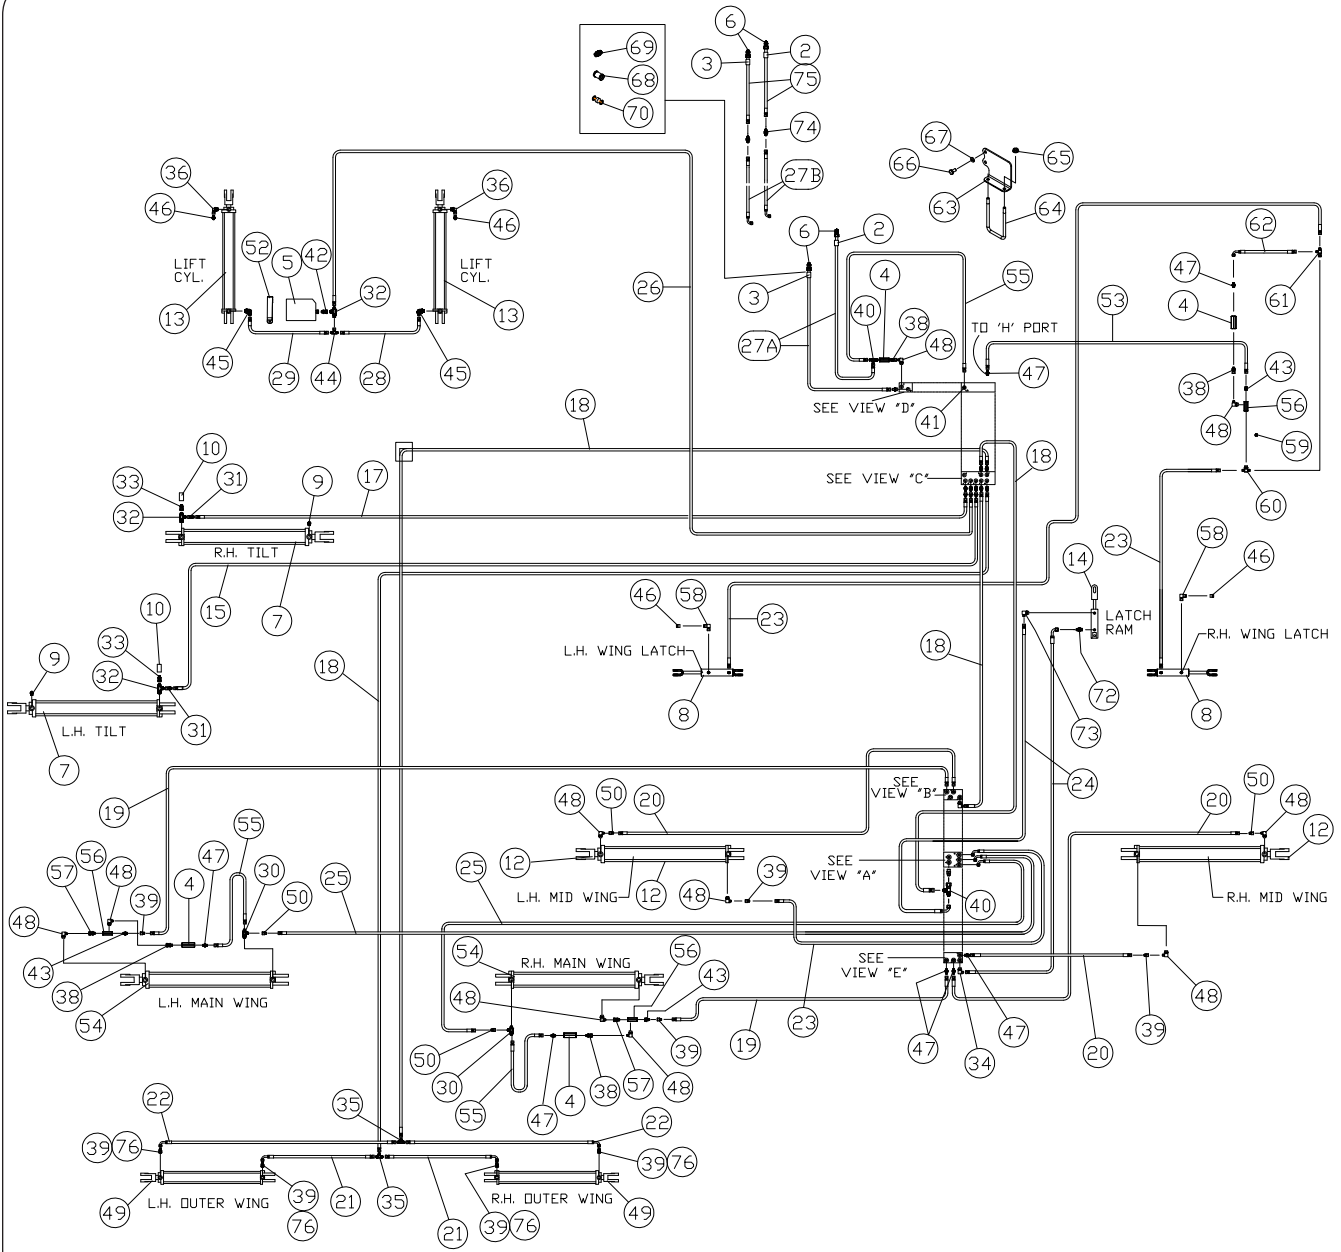

Front-Fold Booms 120' / 132' — Parts

Hydraulic System

Please visit www.unverferth.com/parts/ for the most current parts listing.

Front-Fold Booms 120' / 132' — Parts

Hydraulic System

Please visit www.unverferth.com/parts/ for the most current parts listing.

ITEM	DESCRIPTION	PART NUMBER		QTY.	NOTES
		FOR 120'	FOR 132'		
1	Control Valve, 5 - Spool	9006399	>	1	
2	Hose Marker, 1 ID x 1 1/2	9003938	>	1	Return
3	Hose Marker, 1 ID x 1 1/2	9003937	>	1	Pressure
4	Check Valve	9004059	>	4	
5	Accumulator, 800 PSI, 2.0L	9004452	>	1	
6	Male Tip Coupling, 3/4-16 O-Ring	91383	>	2	
7	Cylinder, 3 x 14	9002728	>	2	See Page 1-28
8	Cylinder, Welded - 1 1/2 x 4	9003789	>	2	See Page 1-29
9	Breather Plug, 3/4-16	9003825	>	2	
10	Accumulator, 400 PSI, 0.5L	9004408	>	2	
11	Flow Divider	9004456	>	1	
12	Cylinder, 3 x 16	9004660	>	2	See Page 1-28
13	Cylinder, 2 1/2 x 24	9004462	>	2	See Page 1-28
14	Latching Cylinder	9005606	>	1	
	Seal Kit	9005658	>	-	
15	Hose, 1/4 x 136	9001411	>	1	
17	Hose, 1/4 x 104	9004441	>	1	
18	Hose, 1/4 x 54	9004442	>	4	
19	Hose, 1/4 x 45	9004443	>	2	
20	Hose, 1/4 x 272	9004444	>	3	
21	Hose, 1/4 x 539	9004445	>	2	
22	Hose, 1/4 x 558	9004446	>	2	
23	Hose, 1/4 x 275	9006245	>	3	
24	Hose, 1/4 x 90	9004448	>	2	
25	Hose, 1/4 x 27	94725	>	2	
26	Hose, 3/8 x 16	9003681	>	1	
27B	Hose 1/2 x 260 For Model 1600 Only	9005835 (Return)	>	2	
		9006241 (Pressure)	>		
	Hose 1/2 x 280 For Model 2400 Only	9005853 (Return)	>	2	
		9006242 (Pressure)	>		
28	Hose, 1/2 x 15 1/2	9003834	>	1	
29	Hose, 1/2 x 36	94086	>	1	
30	Tee, 9/16-18 Male x 3/4-16 Male x 9/16-18 Male	9006168	>	2	
31	Tube Reducer, 3/4-16 Female x 9/16-16 Male	9006152	>	2	
32	Tee, 3/4-16 Male x 3/4-16 Male x 3/4-16 Male	9006159	>	3	
33	Adapter, 3/4-16 Male x 3/4-16 Female	96935	>	2	
34	90° Elbow 9/16-18 Male x 9/16-18 Male	9006171	>	2	
35	Tee, 9/16-18 Male x 9/16-18 Male x 9/16-18 Male	9006164	>	3	
36	90° Elbow 3/4-16 Male x 3/8-18 Female	9001034	>	2	

(Continued on next page)