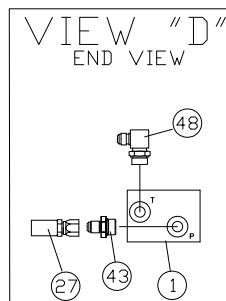

Front-Fold Booms 120' / 132' — Parts

Hydraulic System

Please visit www.unverferth.com/parts/ for the most current parts listing.

Front-Fold Booms 120' / 132' — Parts

Hydraulic System

Please visit www.unverferth.com/parts/ for the most current parts listing.

ITEM	DESCRIPTION	PART NUMBER		QTY.	NOTES
		FOR 120'	FOR 132'		
1	Control Valve, 5 - Spool	9006399	>	1	
2	Hose Marker, 1 ID x 1 1/2	9003938	>	1	Return
3	Hose Marker, 1 ID x 1 1/2	9003937	>	1	Pressure
4	Check Valve	9004059	>	4	
5	Accumulator, 800 PSI, 2.0L	9004452	>	1	
6	Male Tip Coupling, 3/4-16 O-Ring	91383	>	2	
7	Cylinder, 3 x 14	9002728	>	2	See Page 1-28
8	Cylinder, Welded - 1 1/2 x 4	9003789	>	2	See Page 1-29
9	Breather Plug, 3/4-16	9003825	>	2	
10	Accumulator, 400 PSI, 0.5L	9004408	>	2	
11	Flow Divider	9004456	>	1	
12	Cylinder, 3 x 16	9004660	>	2	See Page 1-28
13	Cylinder, 2 1/2 x 24	9004462	>	2	See Page 1-28
14	Latching Cylinder	9005606	>	1	
	Seal Kit	9005658	>	-	
15	Hose, 1/4 x 136	9001411	>	1	
17	Hose, 1/4 x 104	9004441	>	1	
18	Hose, 1/4 x 54	9004442	>	4	
19	Hose, 1/4 x 45	9004443	>	2	
20	Hose, 1/4 x 272	9004444	>	3	
21	Hose, 1/4 x 539	9004445	>	2	
22	Hose, 1/4 x 558	9004446	>	2	
23	Hose, 1/4 x 275	9006245	>	3	
24	Hose, 1/4 x 90	9004448	>	2	
25	Hose, 1/4 x 27	94725	>	2	
26	Hose, 3/8 x 16	9003681	>	1	
27B	Hose 1/2 x 260 For Model 1600 Only	9005835 (Return)	>	2	
		9006241 (Pressure)	>		
	Hose 1/2 x 280 For Model 2400 Only	9005853 (Return)	>	2	
		9006242 (Pressure)	>		
28	Hose, 1/2 x 15 1/2	9003834	>	1	
29	Hose, 1/2 x 36	94086	>	1	
30	Tee, 9/16-18 Male x 3/4-16 Male x 9/16-18 Male	9006168	>	2	
31	Tube Reducer, 3/4-16 Female x 9/16-16 Male	9006152	>	2	
32	Tee, 3/4-16 Male x 3/4-16 Male x 3/4-16 Male	9006159	>	3	
33	Adapter, 3/4-16 Male x 3/4-16 Female	96935	>	2	
34	90° Elbow 9/16-18 Male x 9/16-18 Male	9006171	>	2	
35	Tee, 9/16-18 Male x 9/16-18 Male x 9/16-18 Male	9006164	>	3	
36	90° Elbow 3/4-16 Male x 3/8-18 Female	9001034	>	2	

(Continued on next page)