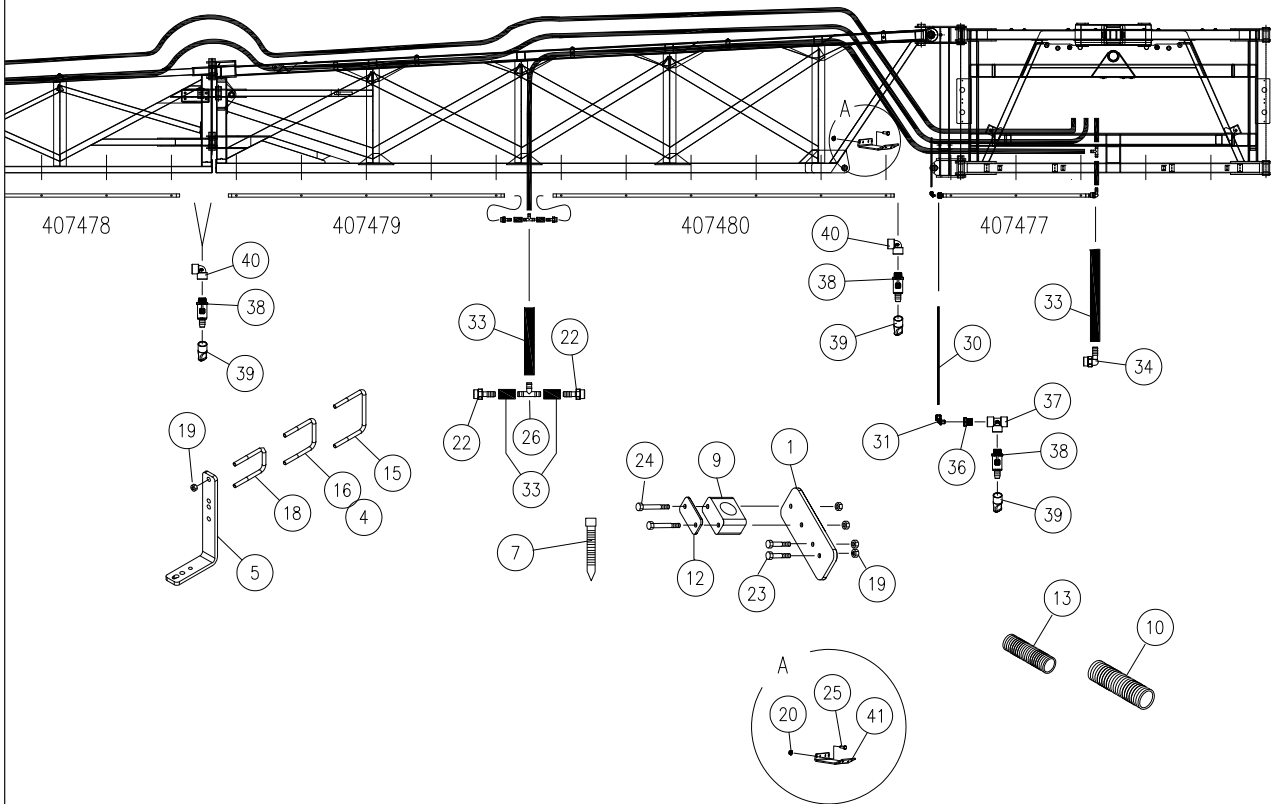

Front-Fold Booms 120' / 132' — Parts

Spray Plumbing - 120' 6-Section Boom - 20" Spacing

Please visit www.unverferth.com/parts/ for the most current parts listing.

BOOM CALIBRATION

- SECTION 1 - 180"
- SECTION 2 - 260"
- SECTION 3 - 280"
- SECTION 4 - 280"
- SECTION 5 - 260"
- SECTION 6 - 180"

Front-Fold Booms 120' / 132' — Parts

Spray Plumbing - 120' 6-Section Boom - 20" Spacing

Please visit www.unverferth.com/parts/ for the most current parts listing.

ITEM	DESCRIPTION	PART NUMBER	QTY	NOTES
18	U-Bolt 1/4-20UNC x 1 13/16	9004714	8	
19	Flange Nut 1/4-20UNC	9004720	84	
20	Flange Nut 5/16-18UNC	9005639	38	
21	Flange Nut 3/8-16UNC	9005640	8	
22	Adapter 3/4" FPT x 3/4" HB	9005650	12	
23	Capscrew 1/4-20UNC x 3/4	900900-003	8	
24	Capscrew 1/4-20UNC x 2 1/2	900900-011	12	
25	Capscrew 5/16-18UNC x 3/4	900900-028	38	
26	Hose Barb 3/4" Poly Tee	TA814891	10	
27	Capscrew 3/8-16UNC x 2	900900-059	2	
28	Flat Washer 3/8"	900902-037	2	
29	Lock Washer 3/8"	900903-021	2	
30	Gauge Tube 1/4" Dia.	TA720620	51 Ft	
31	Elbow 1/4" NPT x 1/4"	TA720802	1	
32	Hose Clamp 1/2"	TA800910	56	
33	Hose 3/4" Dia. (EPDM)	TA806250	280 Ft	
34	Elbow 3/4" FPT x 3/4" HB	TA809826	4	
35	Poly Cap 3/4-14 NPTF	TA814762	2	
36	Reducer Bushing, 3/4-14 Male x 1/4-18 Female	TA814651	3	
37	Tee, 3/4-14 Female x 3/4-14 Female x 3/4-14 Female Branch	TA814781	3	
38	Valve 3/4" MPT x HB	9007699	14	
39	Cap	9007767	14	
40	90° Elbow, 3/4-14 Female x 3/4-14 Female	TA814791	11	
41	Pipe Bracket, =Black=	409951B	2