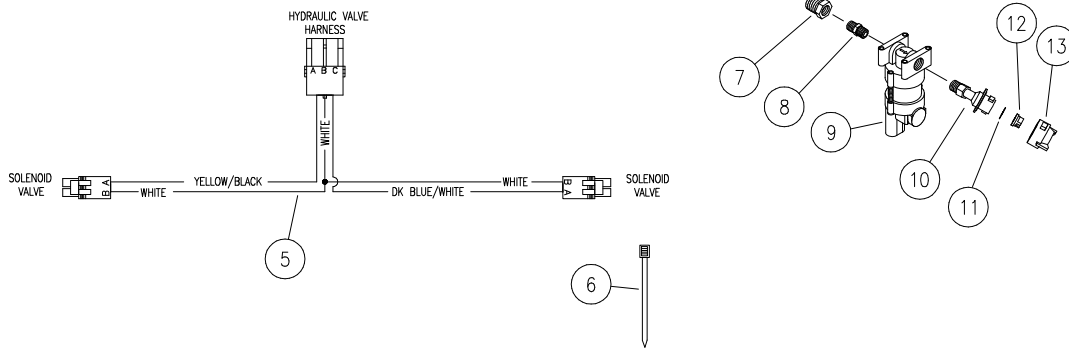

Electric Fence Row Nozzle Kit (Optional)

Please visit www.unverferth.com/parts/ for the most current parts listing.

FENCE ROW INSTALLATION
WITHOUT FOAM MARKER