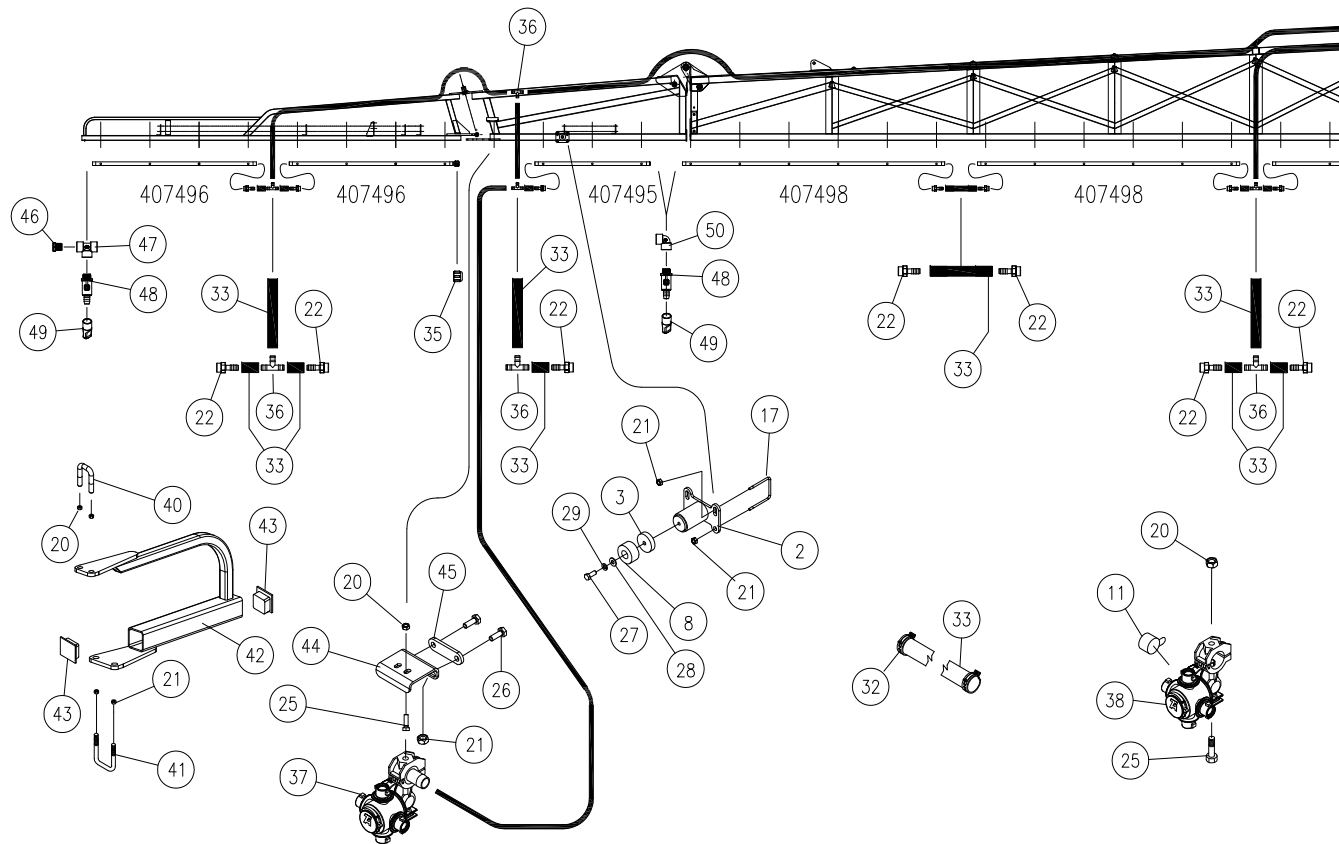

Front-Fold Booms 120' / 132' — Parts

Spray Plumbing - 120' 6-Section Boom - 15" Spacing

Please visit www.unverferth.com/parts/ for the most current parts listing.

BOOM CALIBRATION

- SECTION 1 - 180"
- SECTION 2 - 270"
- SECTION 3 - 285"
- SECTION 4 - 270"
- SECTION 5 - 270"
- SECTION 6 - 180"

Front-Fold Booms 120' / 132' — Parts

Spray Plumbing - 120' 6-Section Boom - 15" Spacing

Please visit www.unverferth.com/parts/ for the most current parts listing.

ITEM	DESCRIPTION	PART NUMBER	QTY	NOTES
1	Pipe Bracket	401318B	4	(See page 1-36)
2	Nozzle Guard Weldment	404584B	2	
3	Spacer Plate 2" Dia.	407307B	2	
4	Nozzle Bracket Plate RH	404574B	1	
	Nozzle Bracket Plate LH	404575B	1	
5	Nozzle Bracket 10 5/8"	407476B	34	
7	Cable Ties	9000104	80	
8	Rubber Bumper 2" Dia.	9003806	2	
9	Single Clamp Pair (Polypropylene)	9003819	6	
10	Spiral Hose Wrap, 2 1/4" Dia.	9004130	8 Ft	
11	Tapered Plastic Plug	9003939	388	
12	Top Plate for Single Clamp Pair	9004038	6	
13	Spiral Hose Wrap 1 3/8" Dia.	9004075	22 Ft	
14	Capscrew 1/4-20UNC x 4	900900-017	4	
15	U-Bolt 1/4-20UNC x 3 5/16	9004682	10	
16	U-Bolt 1/4-20UNC x 2 5/16 x 3 3/4	9004683	12	
17	U-Bolt 1/4-20UNC x 2 5/16 x 2 3/4	9005638	4	
18	U-Bolt 1/4-20UNC x 1 13/16	9004714	8	
19	Flange Nut 1/4-20UNC	9004720	92	
20	Flange Nut 5/16-18UNC	9005639	46	
21	Flange Nut 3/8-16UNC	9005640	16	
22	Adapter 3/4" FPT x 3/4" HB	9005650	22	

For tip information, refer to Top Air tip guide at topairequip.com/literature/

(Continued on next page)