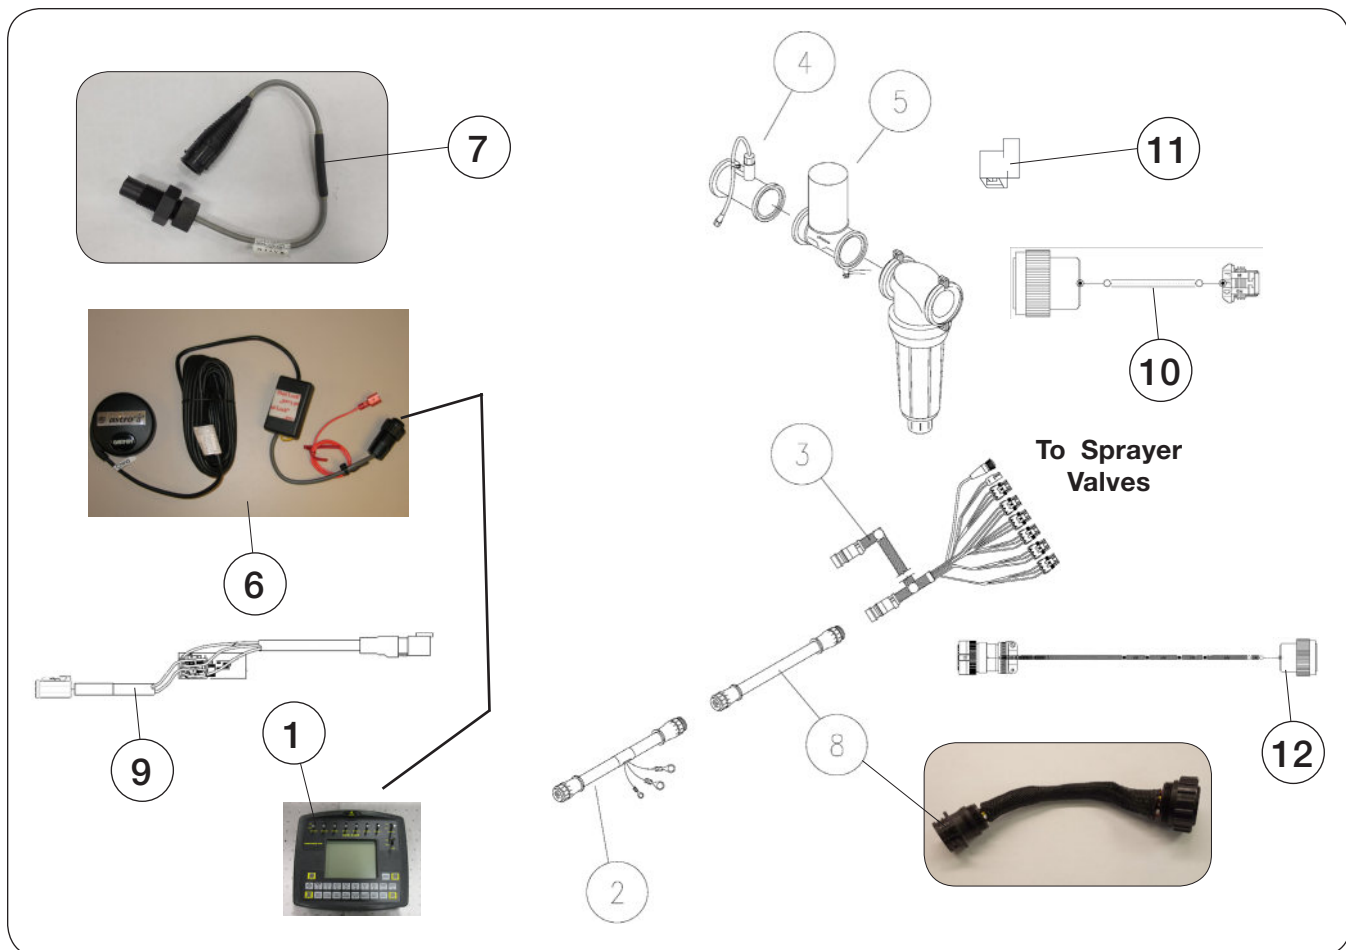

Front-Fold Booms 120' / 132' — Parts

Electrical - Boom Lighting

Please visit www.unverferth.com/parts/ for the most current parts listing.

ITEM	DESCRIPTION	PART NUMBER	QTY.	NOTES
1	Light Kit, Amber (LED)	232168	2	Includes Hardware
2	Light Kit, Red (LED)	232170	2	Includes Hardware
3	Wiring Harness - Rear	9004131	1	
4	Wiring Harness - Front	9004577	1	
5	Electrical Coupler	92450	1	
6	Optional Boom Light	404741	-	Includes Items 7 and 8
7	Harness, Boom Light	9004578	1	
8	Flood Light - Oval	9004579	2	
	Replacement Bulb	9004581	A/R	

Front-Fold Booms 120' / 132' — Parts

Electrical - Spray

Please visit www.unverferth.com/parts/ for the most current parts listing.

ITEM	DESCRIPTION	PART NUMBER	QTY.	NOTES
		RAVEN 4400		
	Controller Kit, Raven 4400	409244FS	1	
1	Console	TA720316	1	
	Fuse, Type 3AG, 6.25 Amp, 250 Volt	9005331	-	Not Shown Separately
2	Cable, Console (Generation 3)	9006998	1	
3	Cable, Sprayer Controller	9006684	1	
4	Flowmeter, RFM 60P	TA720365	1	
5	Regulating Valve, 1 1/2" Flanged	TA720260	1	
	Regulating Valve, 1" Flanged	TA720258		
6	Garmin Astro GPS Speed Sensor (1Hz) 3-Pin	TA723025	1	
7	Transducer for Flow Meter	TA720213	1	
8	Adapter Cable - 16 Pin To 37 Pin	9006739	1	
9	Boost Box Harness	9007550	1	Required With 4400 Controller
10	Terminator Adapter Cable	9006744	1	
11	Terminator	9005921	1	
12	CAN Bus Cable	9007060	1	