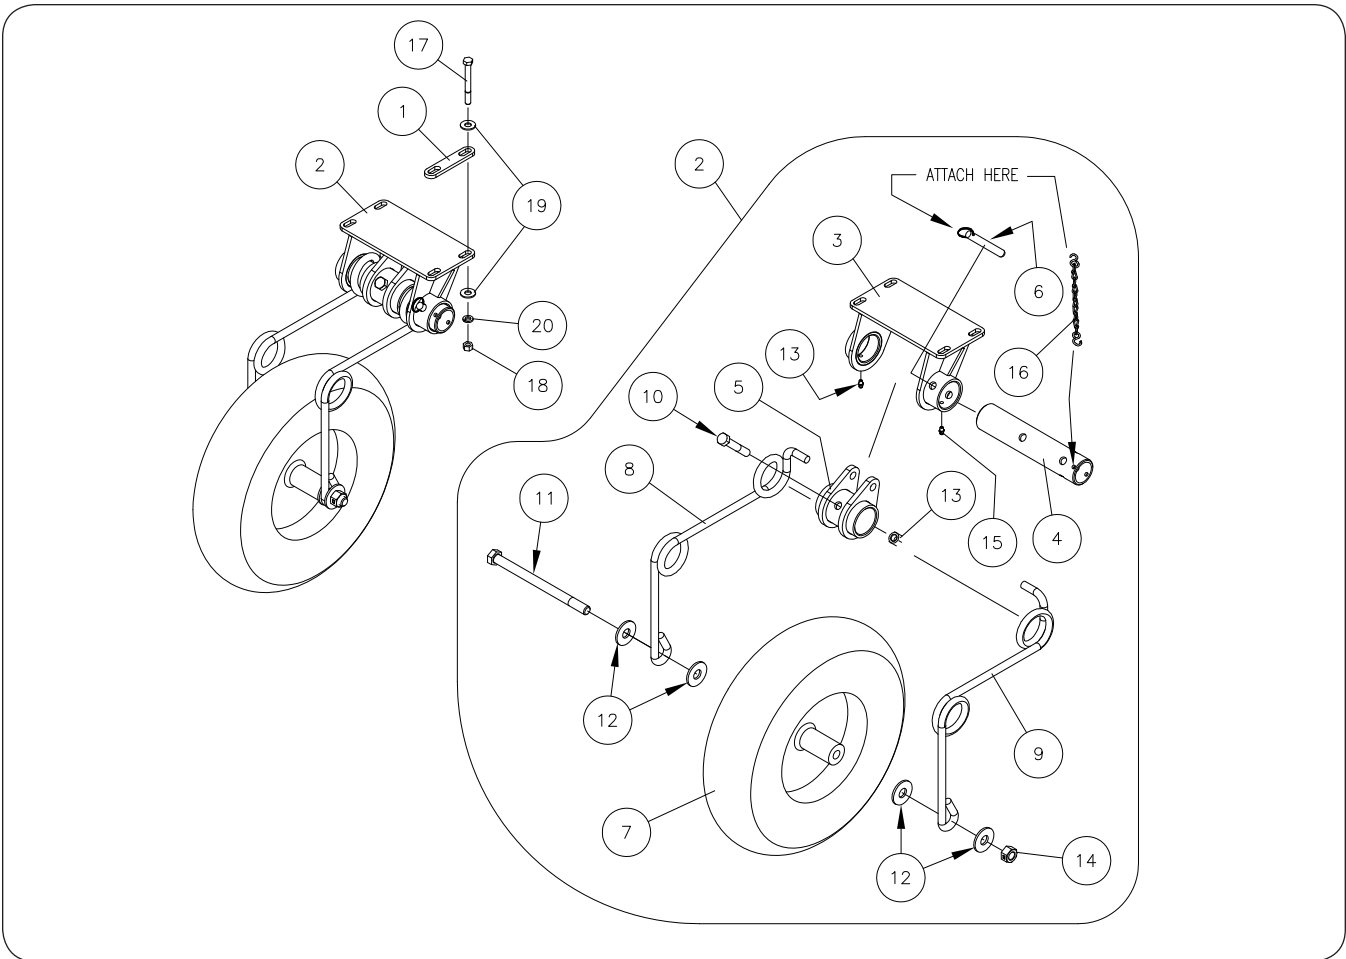

Front-Fold Booms 120' / 132' — Parts

Boom Wheel (Optional)

Please visit www.unverferth.com/parts/ for the most current parts listing.

Front-Fold Booms 120' / 132' — Parts

Boom Wheel (Optional)

Please visit www.unverferth.com/parts/ for the most current parts listing.

ITEM	DESCRIPTION	PART NUMBER	QTY.	NOTES
	Boom Wheel Assembly	406726	2	Includes Items 1 - 13
1	Bolt Plate =Black=	406452B	4	
2	Boom Wheel Assembly	406462	2	Includes Items 3 - 16
3	Wheel Bracket Weldment =Black=	406443B	1	
4	Spring Tube =Black=	406448B	1	
5	Spring Retainer Weldment =Black=	406449B	1	
6	Hitch Pin, 1/2 Dia. x 3	9000002	1	
7	Wheel/Tire	9004676	1	
	8" Steel Wheel	9004678	1	
	Tire - 4.80-8 (4 Ply)	9004677	1	
	Valve Stem	9003988	1	
8	RH Wheel Spring =Black=	9004849B	1	
9	LH Wheel Spring =Black=	9004867B	1	
10	Capscrew, 1/2-13UNC x 3 Stainless Steel	900900-107	1	
11	Capscrew, 5/8-11UNC x 8 1/2 Stainless Steel	900900-441	1	
12	Flat Washer, 5/8 Stainless Steel	900902-050	4	
13	Locknut, 1/2-13UNC Stainless Steel	900906-010	1	
14	Locknut, 5/8-11UNC Stainless Steel	900906-014	1	
15	Grease Zerk	91160	2	
16	End Fill Chain	TA0-903700-0	A/R	
17	Capscrew, 3/8-16UNC x 3 1/4 Stainless Steel	900900-064	8	
18	Hex Nut, 3/8-16UNC Stainless Steel	900901-006	8	
19	Flat Washer, 3/8 Stainless Steel	900902-038	16	
20	Lockwasher, 3/8 Stainless Steel	900903-021	8