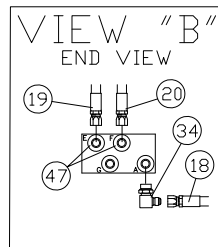

Front-Fold Booms 120' / 132' — Parts

Hydraulic System

Please visit www.unverferth.com/parts/ for the most current parts listing.

Front-Fold Booms 120' / 132' — Parts

Hydraulic System

Please visit www.unverferth.com/parts/ for the most current parts listing.

ITEM	DESCRIPTION	PART NUMBER		QTY.	NOTES
		FOR 120'	FOR 132'		
1	Control Valve, 5 - Spool	9006399	>	1	
2	Hose Marker, 1 ID x 1 1/2	9003938	>	1	Return
3	Hose Marker, 1 ID x 1 1/2	9003937	>	1	Pressure
4	Check Valve	9004059	>	4	
5	Accumulator, 800 PSI, 2.0L	9004452	>	1	
6	Male Tip Coupling, 3/4-16 O-Ring	91383	>	2	
7	Cylinder, 3 x 14	9002728	>	2	See Page 1-28
8	Cylinder, Welded - 1 1/2 x 4	9003789	>	2	See Page 1-29
9	Breather Plug, 3/4-16	9003825	>	2	
10	Accumulator, 400 PSI, 0.5L	9004408	>	2	
11	Flow Divider	9004456	>	1	
12	Cylinder, 3 x 16	9004660	>	2	See Page 1-28
13	Cylinder, 2 1/2 x 24	9004462	>	2	See Page 1-28
14	Latching Cylinder	9005606	>	1	
	Seal Kit	9005658	>	-	
15	Hose, 1/4 x 136	9001411	>	1	
17	Hose, 1/4 x 104	9004441	>	1	
18	Hose, 1/4 x 54	9004442	>	4	
19	Hose, 1/4 x 45	9004443	>	2	
20	Hose, 1/4 x 272	9004444	>	3	
21	Hose, 1/4 x 539	9004445	>	2	
22	Hose, 1/4 x 558	9004446	>	2	
23	Hose, 1/4 x 275	9006245	>	3	
24	Hose, 1/4 x 90	9004448	>	2	
25	Hose, 1/4 x 27	94725	>	2	
26	Hose, 3/8 x 16	9003681	>	1	
27B	Hose 1/2 x 260 For Model 1600 Only	9005835 (Return)	>	2	
		9006241 (Pressure)	>		
	Hose 1/2 x 280 For Model 2400 Only	9005853 (Return)	>	2	
		9006242 (Pressure)	>		
28	Hose, 1/2 x 15 1/2	9003834	>	1	
29	Hose, 1/2 x 36	94086	>	1	
30	Tee, 9/16-18 Male x 3/4-16 Male x 9/16-18 Male	9006168	>	2	
31	Tube Reducer, 3/4-16 Female x 9/16-16 Male	9006152	>	2	
32	Tee, 3/4-16 Male x 3/4-16 Male x 3/4-16 Male	9006159	>	3	
33	Adapter, 3/4-16 Male x 3/4-16 Female	96935	>	2	
34	90° Elbow 9/16-18 Male x 9/16-18 Male	9006171	>	2	
35	Tee, 9/16-18 Male x 9/16-18 Male x 9/16-18 Male	9006164	>	3	
36	90° Elbow 3/4-16 Male x 3/8-18 Female	9001034	>	2	

(Continued on next page)