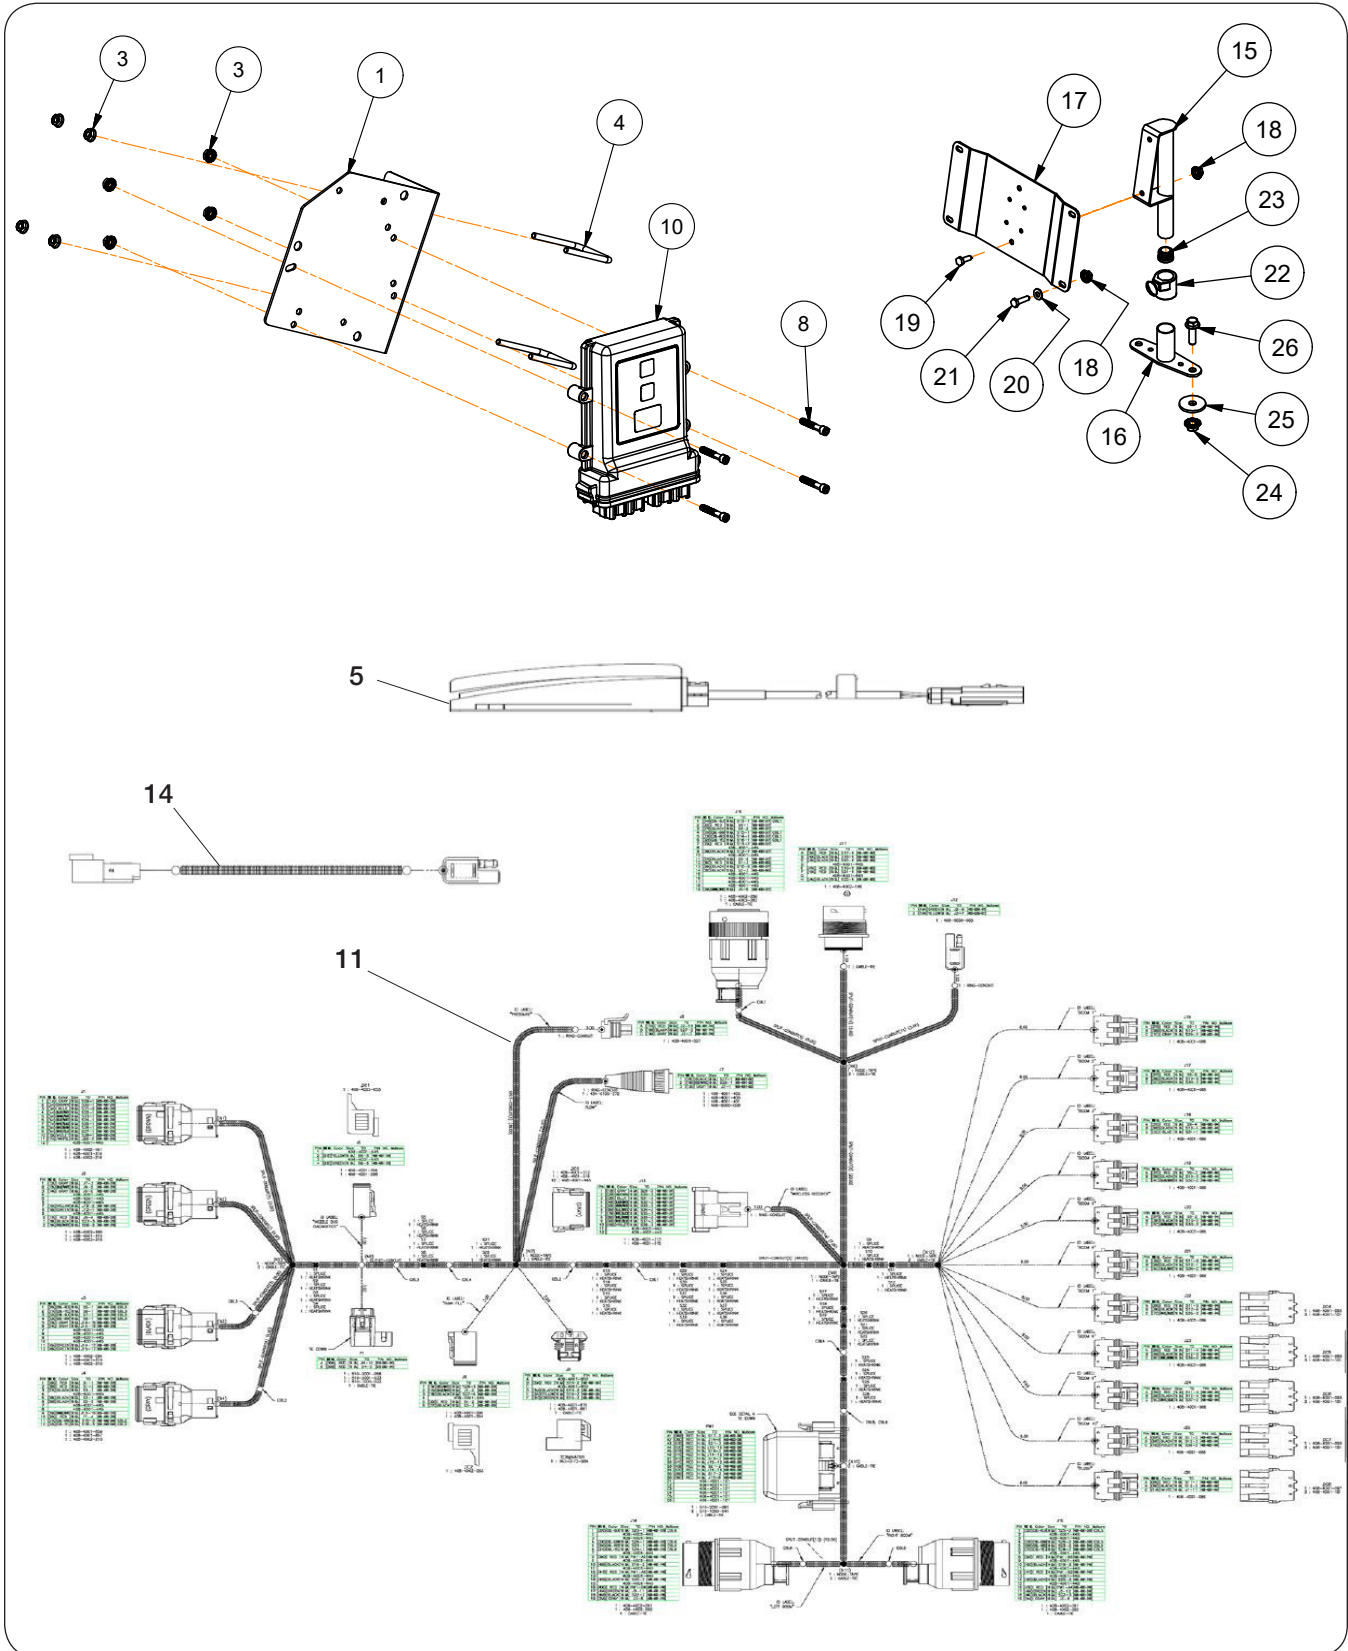

Front-Fold Booms 120' / 132' — Parts

ISO Rate Control Components

Please visit www.unverferth.com/parts/ for the most current parts listing.

Front-Fold Booms 120' / 132' — Parts

ISO Rate Control Components

Please visit www.unverferth.com/parts/ for the most current parts listing.

ITEM	DESCRIPTION	PART NO.	QTY.	NOTES
1	Bracket Node Plate	409142B	1	
2	Cable Tie	9000106	12	Not Shown
3	Flange Nut Serrated, 1/4"-20UNC	9004720	8	
4	U-Bolt, 1/4"-20UNC X 3"	9005638	2	
5	ISO Rate Control Foot Switch	9005916	1	
6	Switch Extension Cable 23FT	9503390	1	Not Shown
7	Pressure Transducer	9006053	1	Not Shown
8	Capscrew 1/4"-20UNC x 1 1/2"	9006698	4	
9	ISO Tractor Cable 17FT	9006705	1	Not Shown
10	ISO Product Controller II Node	9007668	1	
11	ISO Product and Rate Harness	9007761	1	
12	Pipe Tee 1/4"	TA809190	1	Not Shown
13	Pipe Nipple 1/4"	TA809325	1	Not Shown
14	Harness Extension 24 Ft.	9007524	1	For PWM Pump
15	Control Box Mount Weldment =Black=	407802B	1	
16	Control Box Bracket Weldment =Black=	407805B	1	
17	Control Box Bracket Plate =Black=	411911B	1	
18	Large Flange Hex Nut 1/4"-20UNC	97189	6	
19	Capscrew 1/4"-20UNC x 3/4" Gr. 5	9390-003	2	
20	Flat Washer 1/4" SAE	9405-062	4	
21	Capscrew 1/4"-20UNC x 1"	9390-005	4	
22	Tube Adjuster	9005888	1	
23	Finishing Plug	9005889	1	
24	Large Flange Nut 3/8"-16UNC	91263	2	
25	Fender Washer 3/8"	9005696	1	
26	Flange Screw 1/4"-20UNC x 1 1/2"	9003259	2	
27	Switch Box Console Harness	9007774	1	Not Shown
28	Sprayer Switch Box	9007776	1	
29	ISO Product Control Manual	9008271	1