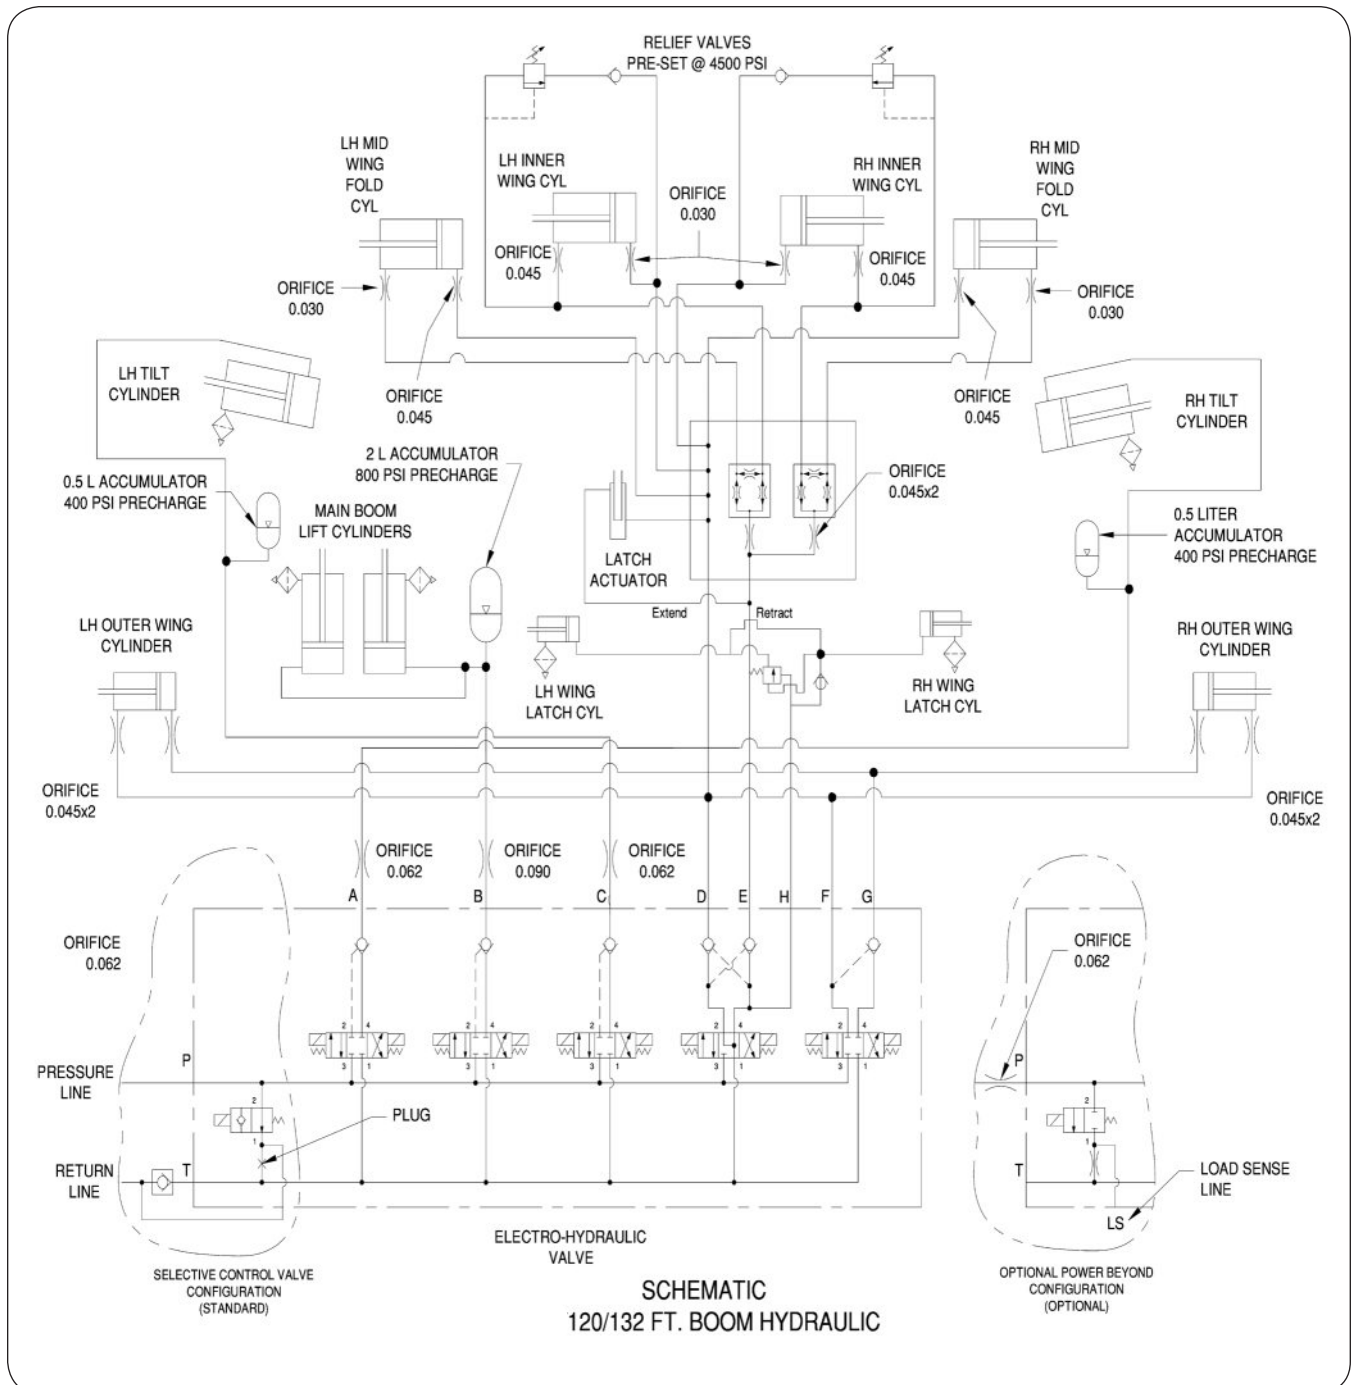

Front-Fold Booms 120' / 132' — Parts

Hydraulic System (continued)

Please visit www.unverferth.com/parts/ for the most current parts listing.

ITEM	DESCRIPTION	PART NUMBER		QTY.	NOTES
		FOR 120'	FOR 132'		
37	Reducer, 9/16-18 Female x 9/16-18 Male	9002199	>	2	w/.060 Restrictor
38	Adapter, 9/16-18 Male x 9/16-18 Female	9002446	>	5	
39	Reducer, 9/16-16 Female x 9/16-16 Male	9006153	>	8	w/.045 Restrictor
40	Tee, 9/16-18 Male x 9/16-18 Male x 9/16-18 Male	9006170	>	2	
41	Plug, 1/16-27NPT Hollow Hex Pipe Plug	9004326	>	1	
42	Adapter, 1 1/16-12 Male x 3/4-16 Female	9004465	>	1	
43	Adapter, 9/16-18 Male x 3/4-16 Male	9006165	>	4	
44	Tee, 3/4-16 Male x 3/4-16 Male x 3/4-16 Female	9006160	>	1	
45	90° Elbow 3/4-16 Male x 3/4-16 Male	9006167	>	2	
46	Breather, 3/8 NPT (Bronze)	9003736	>	4	
47	Adapter, 9/16-16 Male x 9/16-16 Male	9006150	>	20	
48	90° Elbow 9/16-18 Male x 3/4-16 Male	9006173	>	10	
49	Cylinder (Outer Wing)	9005801	9005801	2	
50	Adapter, 9/16-18 Female x 9/16-18 Male	9006161	>	4	w/.030 Restrictor
51	Hose Wrap 2"	9003848	>	A/R	
52	Accumulator Clamp Plate	403641B	>	1	
53	Hose, 1/4 x 62	93738	>	1	
54	Cylinder, 3 x 16	9004692	>	2	
55	Hose, 1/4 x 16	93472	>	3	
56	Relief Valve Direct Cartridge Complete	9004700	>	3	
57	Adapter, 3/4-16 Male x 9/16-18 Female	9002720	>	2	
58	90° Elbow 9/16-18 Female x 3/8 NPT Female	9004965	>	2	
59	Plug, 1/4-18 NPTF Hollow Hex Pipe Plug	98522	>	6	
60	Tee, 9/16-18 Male x 9/16-18 Male x 3/4-16 Male	9006169	>	1	
61	Tee, 9/16-18 Male x 9/16-18 Female x 9/16-18 Male	9006157	>	1	
62	Hose, 1/4 x 18	94727	>	1	
63	Valve Bracket Plate	406722B	>	1	
64	U-Bolt, 1/4-20UNC Stainless Steel	9004683	>	1	
65	Flange Nut, 1/4-20UNC Stainless Steel	9004720	>	2	
66	Capscrew, 1/4-20UNC x 1/2 Stainless Steel	900900-001	>	2	
67	Lockwasher, 1/4 Stainless Steel	900903-017	>	2	
68	Pressure Filter	9005403	>	1	
69	Adapter, 3/4-16 O-Ring Male x 3/4-16 O-Ring Male	98508	>	1	
70	Filter Element - Replacement	9005404	>	1	
71	Adapter, 9/16-18 Female x 9/16-18 Male	9006166	>	1	w/.090 Restrictor
72	Adapter, 9/16-18 JIC Flare O Male x 7/16-20 O-Ring Male	9006163	>	1	
73	90° Elbow, 9/16-18 JIC Flare O Male x 7/16-20 O-Ring Male	9006172	>	1	
74	Adapter 3/4-16 JIC Male x 3/4-16 JIC Flare O Male	9006156	>	2	
75	Hose 1/2 x 152	9001103	>	2	
76	Adapter 3/4-16 Male O-Ring x 9/16-18 JIC Male	9006165	>	4	
77	Top Plate Clamp for 1/4" Hydraulic Hose	9003813	>	AR	NOT SHOWN
78	Clamp Single Hose For 1/4" Hydraulic Hose	9003815	>	AR	NOT SHOWN

Front-Fold Booms 120' / 132' — Parts

Hydraulic Schematic

Please visit www.unverferth.com/parts/ for the most current parts listing.