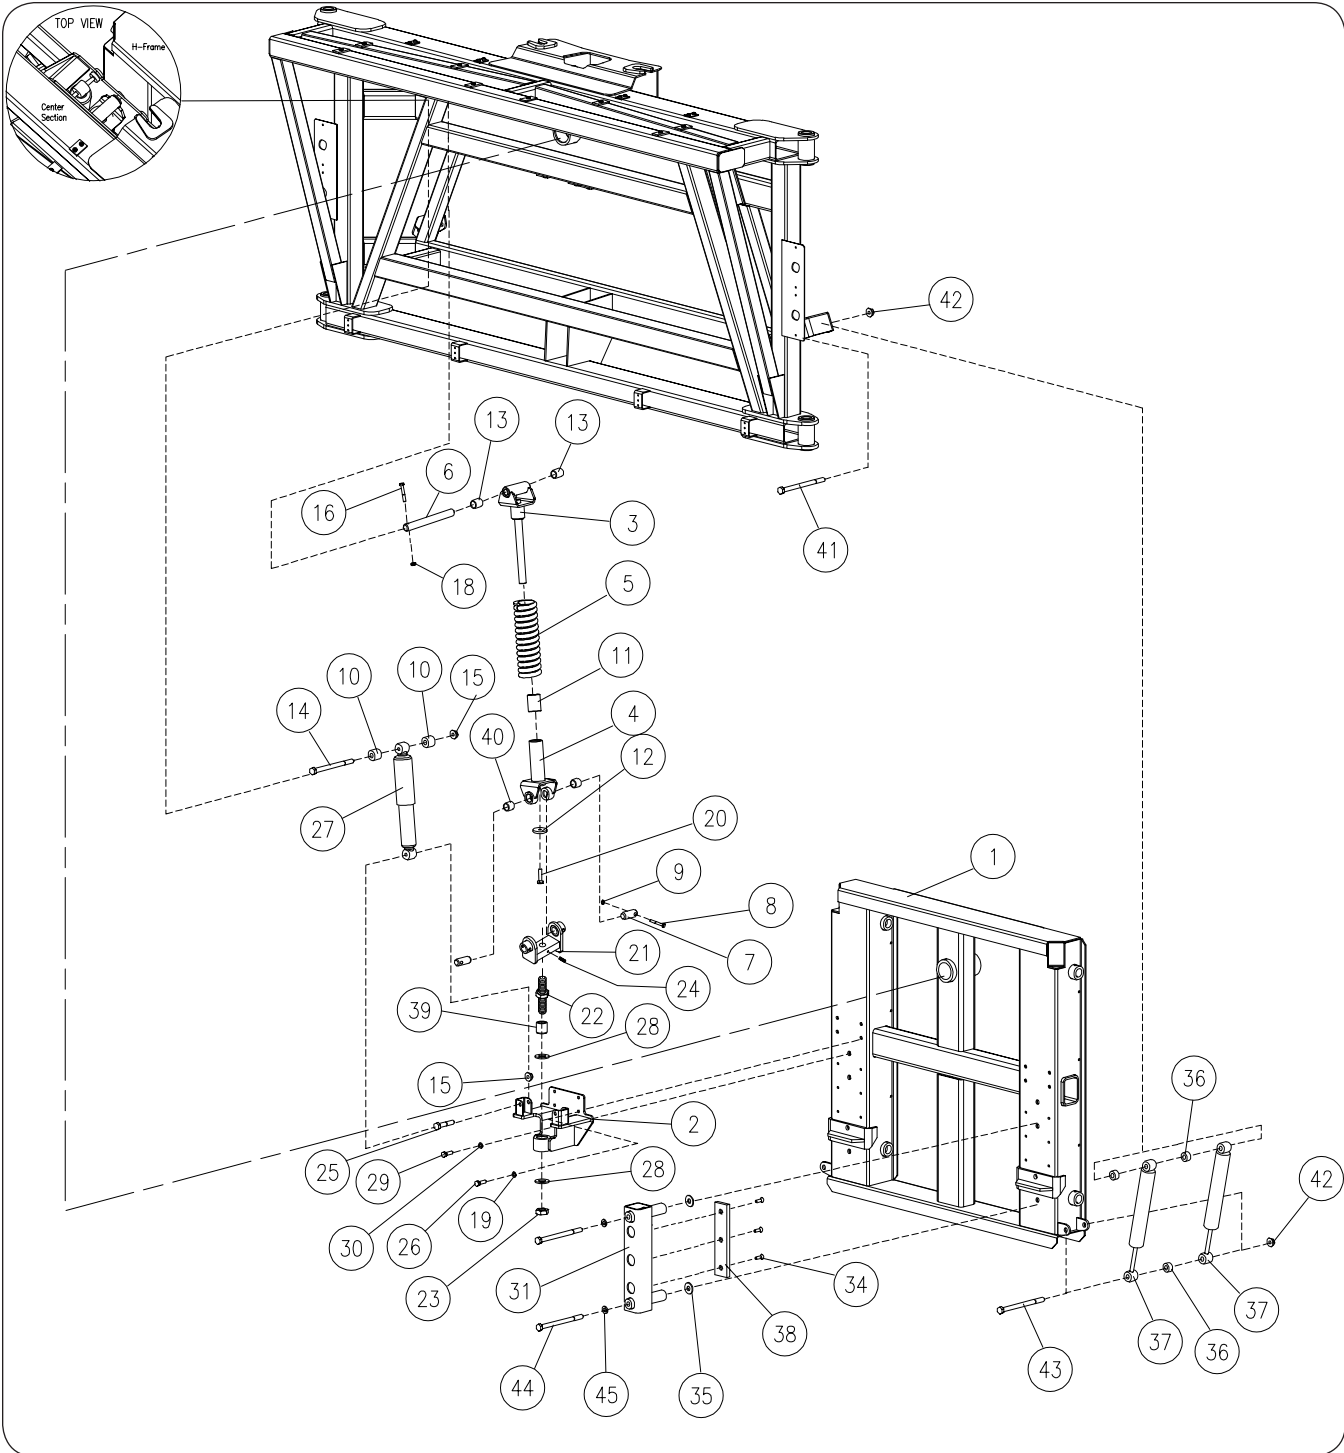

Front-Fold Booms 120' / 132' — Parts

Suspension System

Please visit www.unverferth.com/parts/ for the most current parts listing.

Front-Fold Booms 120' / 132' — Parts

Suspension System

Please visit www.unverferth.com/parts/ for the most current parts listing.

ITEM	DESCRIPTION	PART NUMBER	QTY.	NOTES
1	H-Frame Weldment =Green=	413807G	1	
	H-Frame Weldment =Red=	413807R		
2	Spring Bracket	405376B	2	
3	Spring Guide Weldment (Inner)	405391B	2	
4	Spring Guide Weldment (Outer)	405393B	2	
5	Spring	9004435B	2	
6	Pin, Spring 3/4D x 7 3/16	405258	2	
7	Pin, Spring 1D x 2 9/16	405397	4	
8	Capscrew, 3/8-16UNCx2 18-8SS	900900-059	4	
9	Locknut, 3/8-16UNC 18-8SS	900906-006	4	
10	Bushing, Spacer	401092	4	
11	Bushing, Wear	401381	2	
12	Washer	405422	2	
13	Self-Lubricating Bushing	9003752	4	
14	Capscrew, 1/2-13UNC x 7SS	900900-117	2	
15	Lock Nut, 1/2-13UNC 18-8SS	900906-010	4	
16	Capscrew, 1/4-20NC x 1 1/2 18-8SS	900900-007	2	
17	Capscrew, 5/8-11UNCx5 18-8SS	900900-134	2	
18	Lock Nut, 1/4-20NC 18-8SS	900906-002	2	
19	Lock Washer, 3/8 18-8SS	900903-021	10	
20	Capscrew, 3/8-16UNCx1 1/4 (Grade 5)	9390-056	2	
21	Spring Yoke	405386B	2	
22	Adjustment Shaft	408563	2	
23	Hex Jam Nut, 1-8UNC	9395-020	2	
24	Set Screw 3/8-16UNC x 1/2	9399-086	2	Cup Point/Hex Socket
25	Capscrew, 1/2-13NC x 2 1/2 18-8SS	900900-105	2	
26	Capscrew, 3/8-16NC x 1 1/4 18-8SS	900900-056	8	
27	Shock Absorber	9004219	2	
28	Depth Adjustment Washer 2 1/2" OD Hardened	804685	6	
29	Capscrew, 1/2-13UNCx1 1/4 18-8SS	900900-100	2	
30	Lock Washer, 1/2 18-8SS	900903-025	2	
31	Clamp Weldment	407297B	2	
32	Capscrew, 3/4-10UNC x 7 1/2	9390-160	4	Grade 5
33	Lock Washer, 3/4	9404-033	4	
34	Flat Countersunk Head, 5/16-18UNC x 1	903171-660	6	
35	Flat Washer, 3/4" SAE	9405-104	A/R	
36	Spacer Bushing	405402B	6	
37	Steering Stabilizer	9004696	4	
38	Wear Pad - 6 7/8" Long	407299	2	
39	Guide Bushing	405385	2	
40	Self Lubricating Bushing	9004397	2	
41	Capscrew, 5/8-11UNCx5 1/2 18-8SS	900900-135	2	
42	Locknut, 5/8-11UNC 18-8SS	900906-014	4