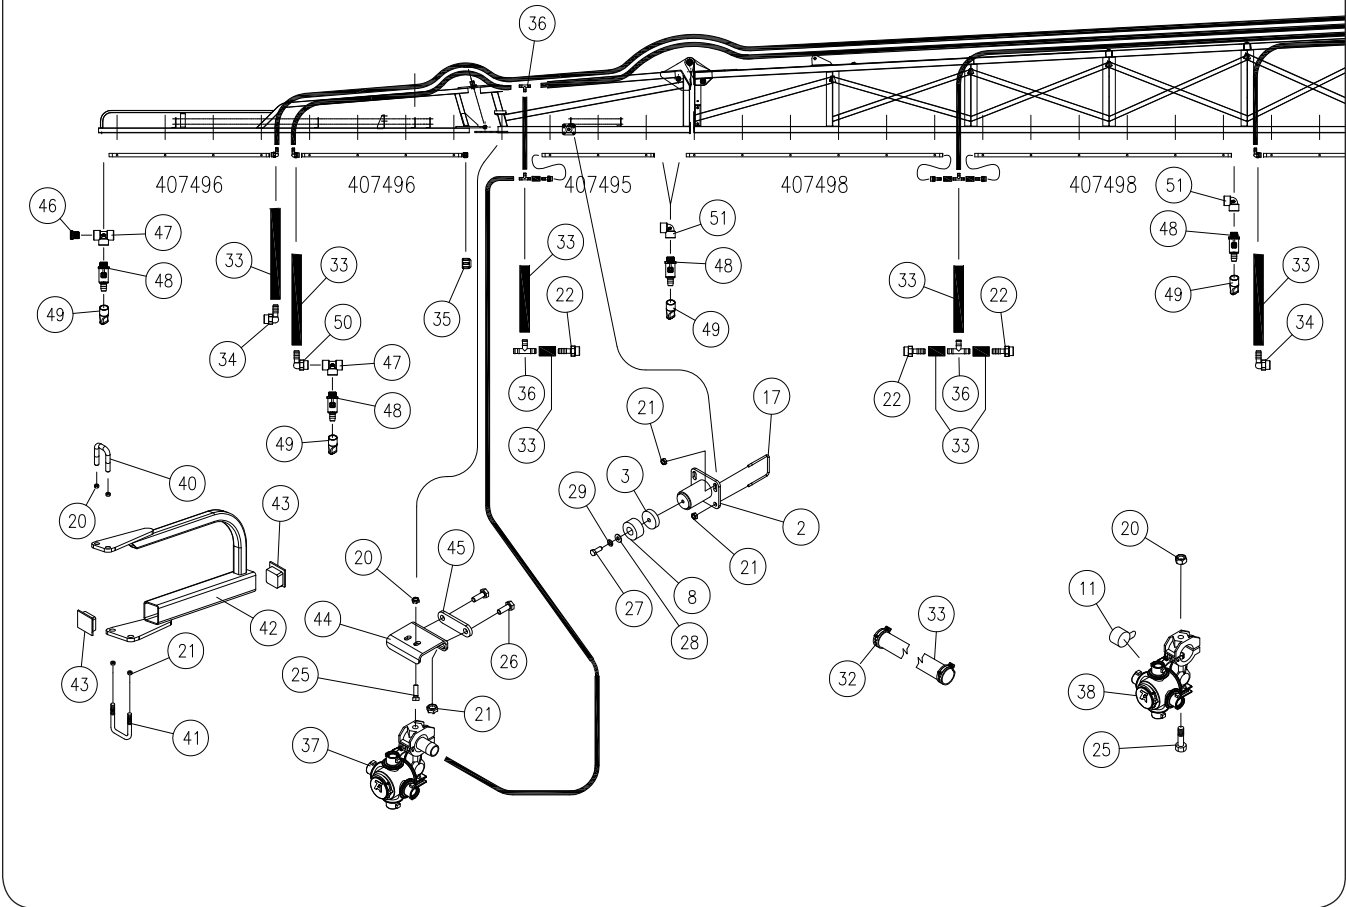

Front-Fold Booms 120' / 132' — Parts

Spray Plumbing - 120' 10-Section Boom - 15" Spacing

Please visit www.unverferth.com/parts/ for the most current parts listing.

BOOM CALIBRATION

SECTION 1 - 60"	SECTION 6 - 180"
SECTION 2 - 120"	SECTION 7 - 180"
SECTION 3 - 180"	SECTION 8 - 180"
SECTION 4 - 180"	SECTION 9 - 120"
SECTION 5 - 195"	SECTION 10 - 60"