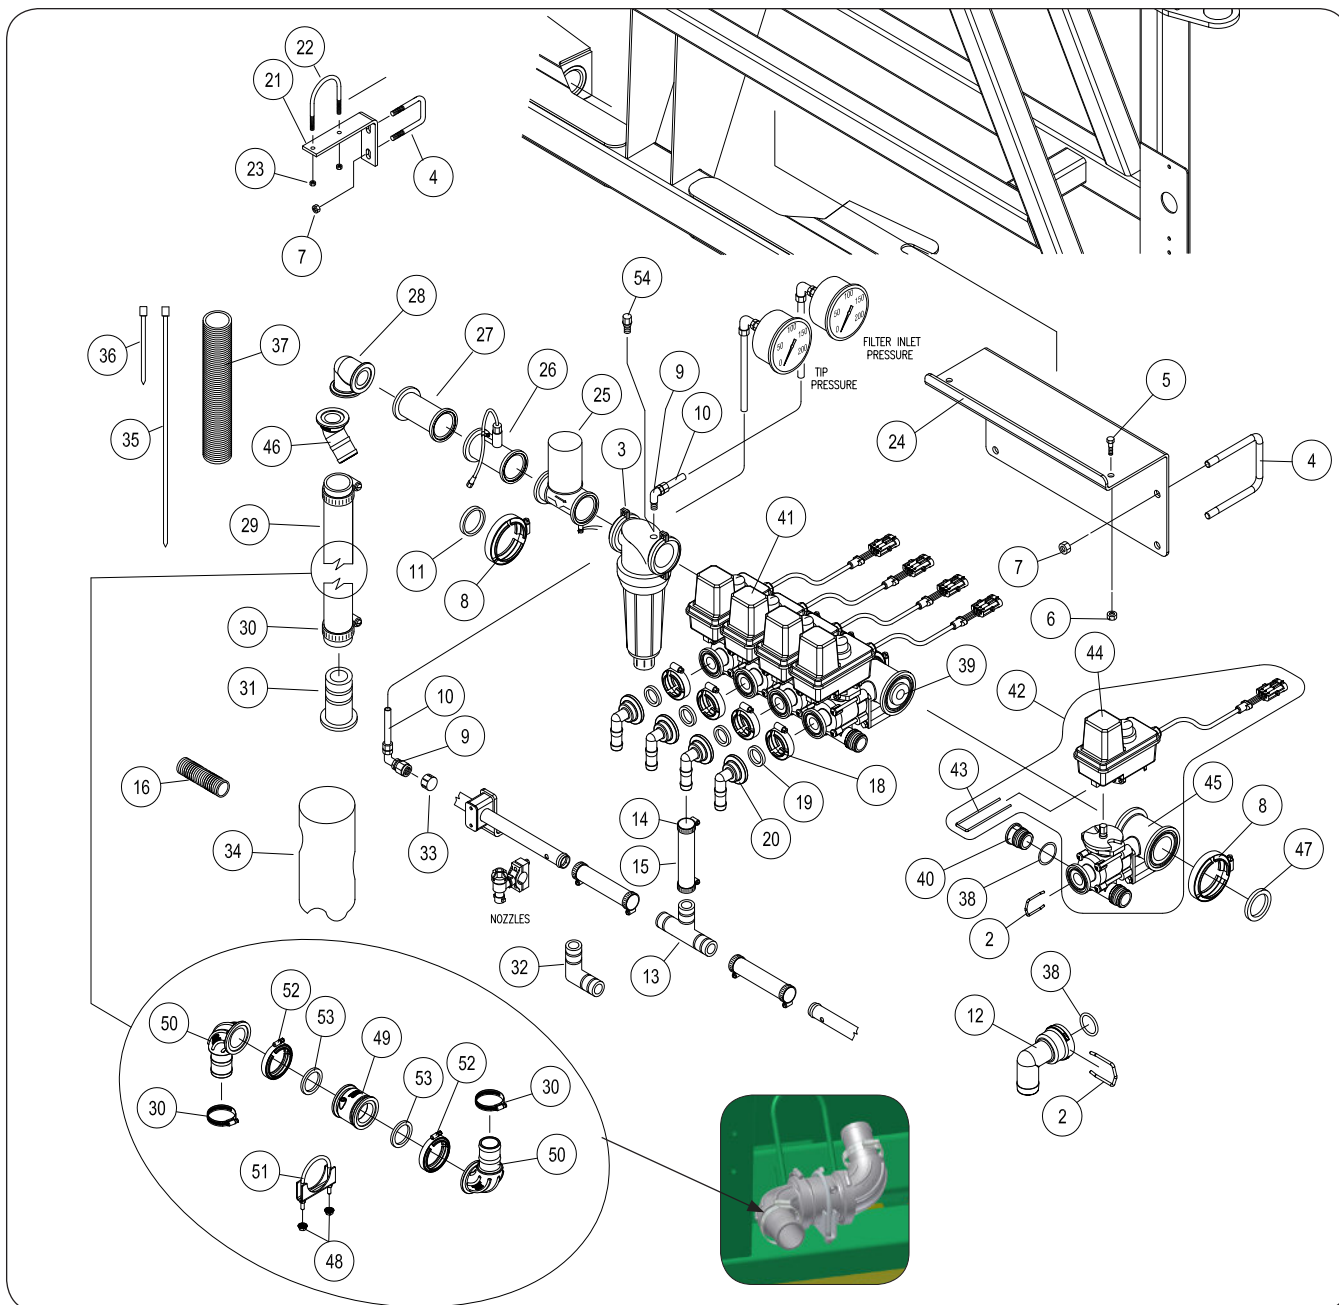

Front-Fold Booms 120' / 132' — Parts

Spray Control System — 4, 5 & 6 Section Valves

Please visit www.unverferth.com/parts/ for the most current parts listing.

ITEM	DESCRIPTION	PART NUMBER	QTY	NOTES
1	Flo-Bak Manifold Kit - 6 Section	406364FS	-	
	Flo-Bak Manifold Kit - 5 Section	406363FS		
	Flo-Bak Manifold Kit - 4 Section	406362FS		
2	Wire Clip Retainer	TA854883	A/R	
3	Strainer, 2" Flange	402255	1	
4	U-Bolt, 3/8-16UNC x 3 15/16 x 3 7/16	9004679	3	
5	Capscrew, 5/16-18UNC x 3/4	900900-028	2	
6	Flange Nut 5/16-18UNC	9005639	8	
7	Flange Nut 3/8-16UNC	9005640	6	
8	Clamp, 2" Worm Screw	TA815025	A/R