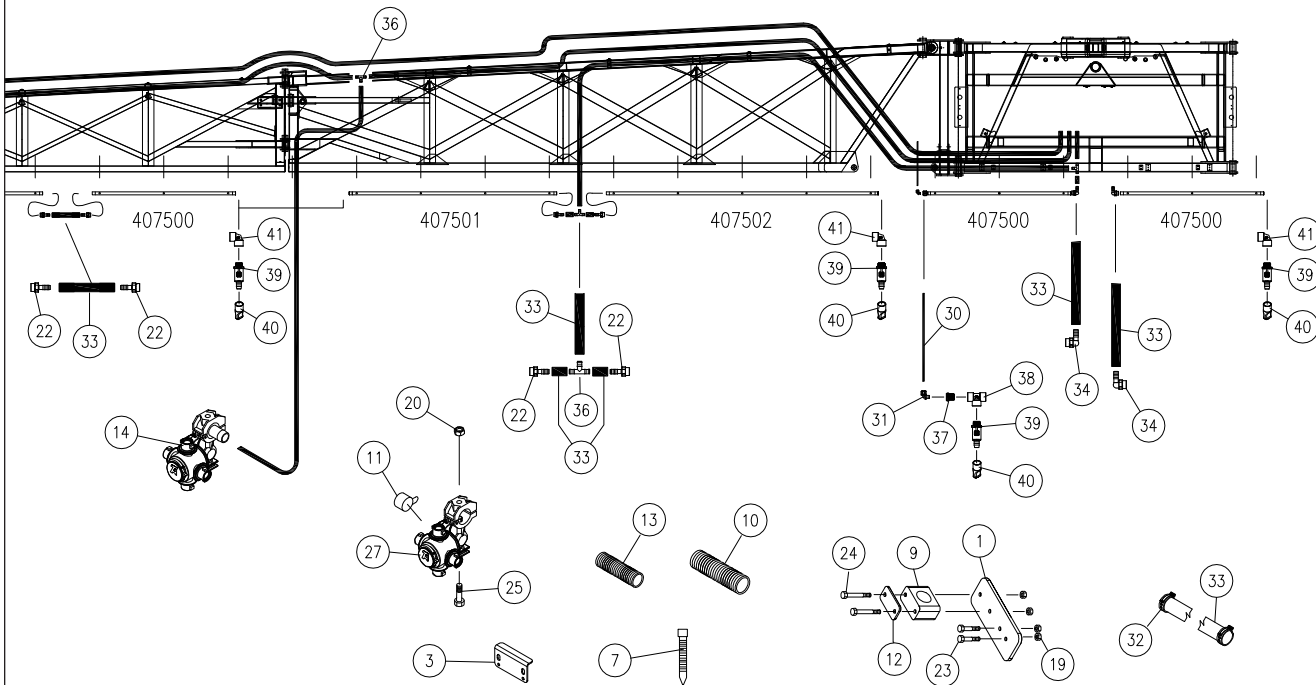

Front-Fold Booms 120' / 132' — Parts

Spray Plumbing - 132' 6-Section Boom - 22" Spacing

Please visit www.unverferth.com/parts/ for the most current parts listing.

BOOM CALIBRATION

SECTION 1 - 264"	SECTION 4 - 264"
SECTION 2 - 264"	SECTION 5 - 264"
SECTION 3 - 264"	SECTION 6 - 264"

Front-Fold Booms 120' / 132' — Parts

Spray Plumbing - 132' 6-Section Boom - 22" Spacing

Please visit www.unverferth.com/parts/ for the most current parts listing.

ITEM	DESCRIPTION	PART NUMBER	QTY	NOTES
19	Flange Nut 1/4-20UNC	9004720	94	
20	Flange Nut 5/16-18UNC	9005639	46	
21	Flange Nut 3/8-16UNC	9005640	8	
22	Adapter 3/4" FPT x 3/4" HB	9005650	16	
23	Capscrew 1/4-20UNC x 3/4	900900-003	10	
24	Capscrew 1/4-20UNC x 2 1/2	900900-011	8	
25	Capscrew 5/16-18UNC x 3/4	900900-028	46	
26	Capscrew 3/8-16UNC x 1	900900-055	2	
27	Nozzle/Quad QJ 3/4" Eyelet	TA885421	68	
	Tip Diaphragm (Not Shown)	TA885127	1	
28	Flat Washer 3/8"	900902-037	2	
29	Lock Washer 3/8"	900903-021	2	
30	Gauge Tube 1/4" Dia.	TA720620	51 Ft	
31	Elbow 1/4" NPT x 1/4"	TA720802	1	
32	Hose Clamp 1/2"	TA800910	72	
33	Hose 3/4" Dia. (EPDM)	TA806250	285 Ft	
34	Elbow 3/4" FPT x 3/4" HB	TA809826	4	
35	Poly Cap 3/4-14 NPTF	TA814762	2	
36	Hose Barb 3/4" Poly Tee	TA814891	14	
37	Reducer Bushing, 3/4-14 Male x 1/4-18 Female	TA814651	3	
38	Tee, 3/4-14 Female x 3/4-14 Female x 3/4-14 Female Branch	TA814781	3	
39	Valve 3/4" MPT x HB	9007699	14	
40	Cap	9007767	14	
41	90° Elbow, 3/4-14 Female x 3/4-14 Female	TA814791	11