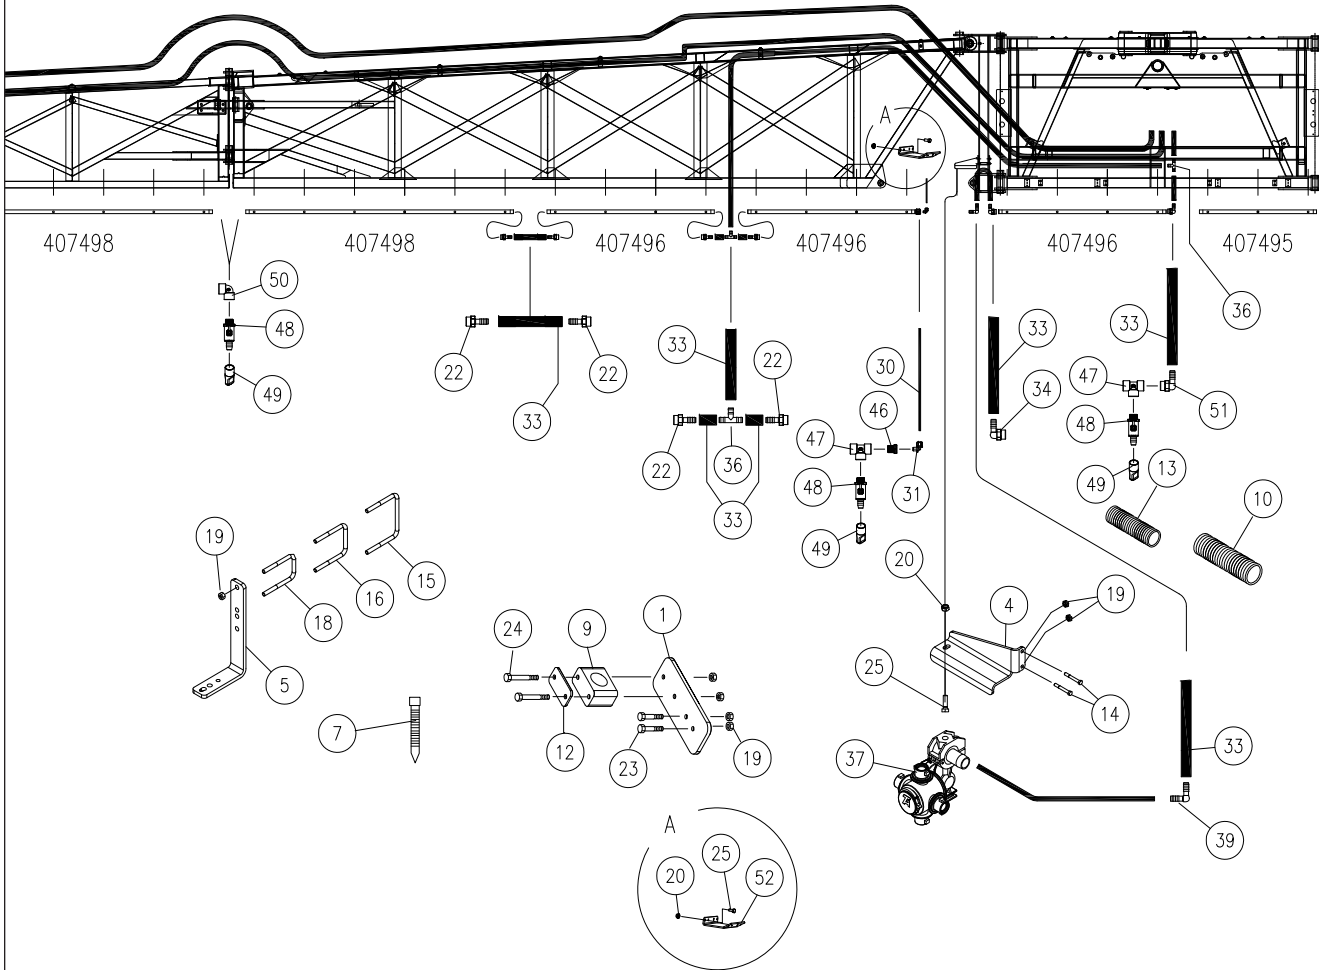

Front-Fold Booms 120' / 132' — Parts

Spray Plumbing - 120' 6-Section Boom - 15" Spacing

Please visit www.unverferth.com/parts/ for the most current parts listing.

BOOM CALIBRATION

- SECTION 1 - 180"
- SECTION 2 - 270"
- SECTION 3 - 285"
- SECTION 4 - 270"
- SECTION 5 - 270"
- SECTION 6 - 180"

Front-Fold Booms 120' / 132' — Parts

Spray Plumbing - 120' 6-Section Boom - 15" Spacing

Please visit www.unverferth.com/parts/ for the most current parts listing.

ITEM	DESCRIPTION	PART NUMBER	QTY	NOTES
23	Capscrew 1/4-20UNC x 3/4	900900-003	8	
24	Capscrew 1/4-20UNC x 2 1/2	900900-011	12	
25	Capscrew 5/16-18UNC x 3/4	900900-028	42	
26	Capscrew 3/8-16UNC x 3 1/4	900900-064	4	
27	Capscrew 3/8-16UNC x 2	900900-059	2	
28	Flat Washer 3/8"	900902-037	2	
29	Lock Washer 3/8"	900903-021	2	
30	Gauge Tube 1/4" Dia.	TA720620	51 Ft	
31	Elbow 1/4" NPT x 1/4"	TA720802	1	
32	Hose Clamp 1/2"	TA800910	76	
33	Hose 3/4" Dia. (EPDM)	TA806250	285 Ft	
34	Elbow 3/4" FPT x 3/4" HB	TA809826	2	
35	Poly Cap 3/4-14 NPTF	TA814762	2	
36	Hose Barb 3/4" Poly Tee	TA814891	12	
37	Nozzle/Quad QJ 3/4" Elbow	TA885401	4	
	Tip Diaphragm (Not Shown)	TA885127	1	
38	Nozzle/Quad QJ 3/4" Eyelet	TA885421	93	
	Tip Diaphragm (Not Shown)	TA885127	1	
39	Elbow 3/4" Hose Barb	TA808512	2	
40	U-Bolt 5/16-18UNC x 1 1/8	9004687	2	
41	U-Bolt 3/8-16UNC x 2 3/8	9004688	6	
42	Guard Weldment	404725B	2	
43	Plastic Plug	9004570	4	
44	Nozzle Bracket Plate	404579B	2	
45	Bolt Plate	404578B	2	
46	Reducer Bushing, 3/4-14 Male x 1/4-18 Female	TA814651	3	
47	Tee, 3/4-14 Female x 3/4-14 Female x 3/4-14 Female Branch	TA814781	5	
48	Valve 3/4" MPT x HB	9007699	14	
49	Cap	9007767	14	
50	90° Elbow, 3/4-14 Female x 3/4-14 Female	TA814791	9	
51	90° Hose Barb Elbow, 3/4 Dia. x 3/4-14NPT Male	TA814961	2	
52	Pipe Bracket, =Black=	409951B	2