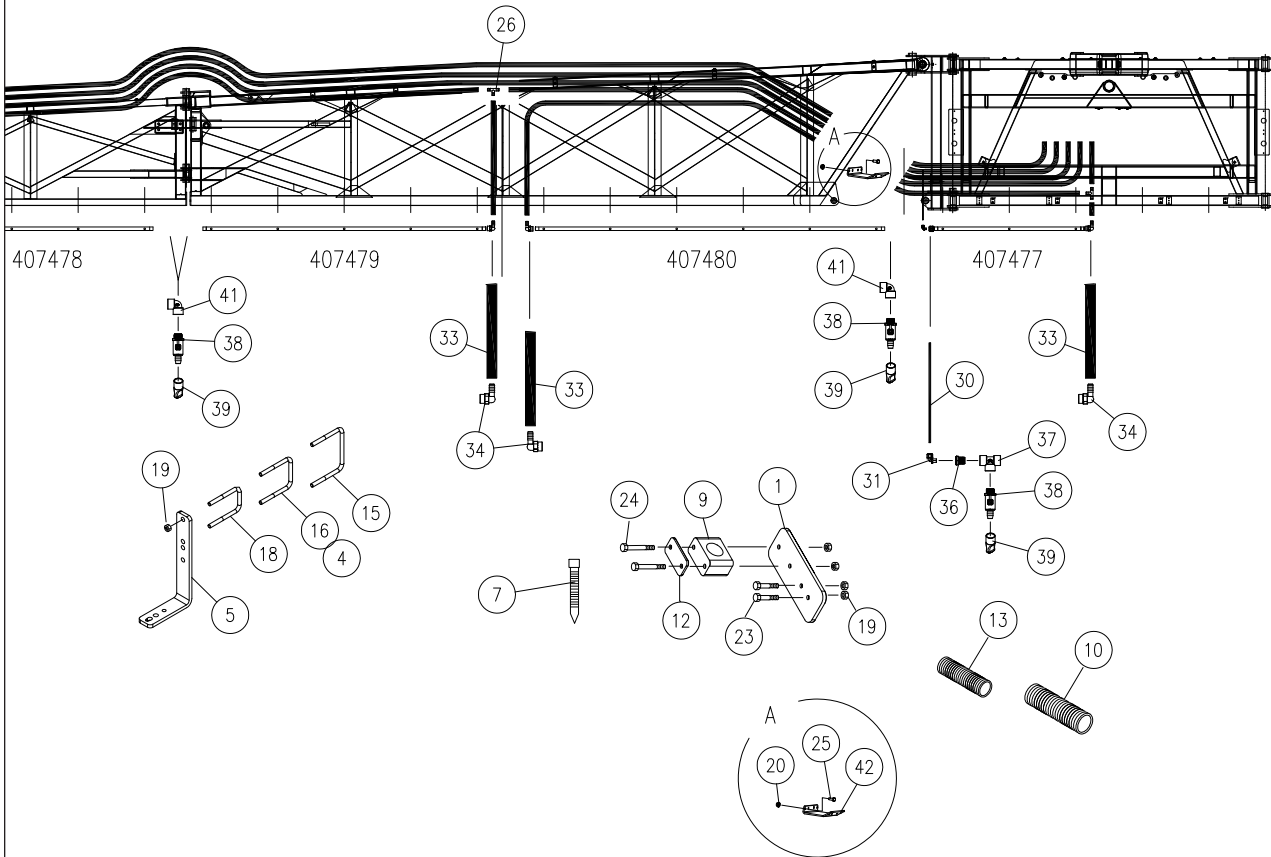

Front-Fold Booms 120' / 132' — Parts

Spray Plumbing - 120' 10-Section Boom - 20" Spacing

Please visit www.unverferth.com/parts/ for the most current parts listing.

BOOM CALIBRATION

SECTION 1 - 60"	SECTION 6 - 180"
SECTION 2 - 120"	SECTION 7 - 180"
SECTION 3 - 180"	SECTION 8 - 180"
SECTION 4 - 180"	SECTION 9 - 120"
SECTION 5 - 180"	SECTION 10 - 60"