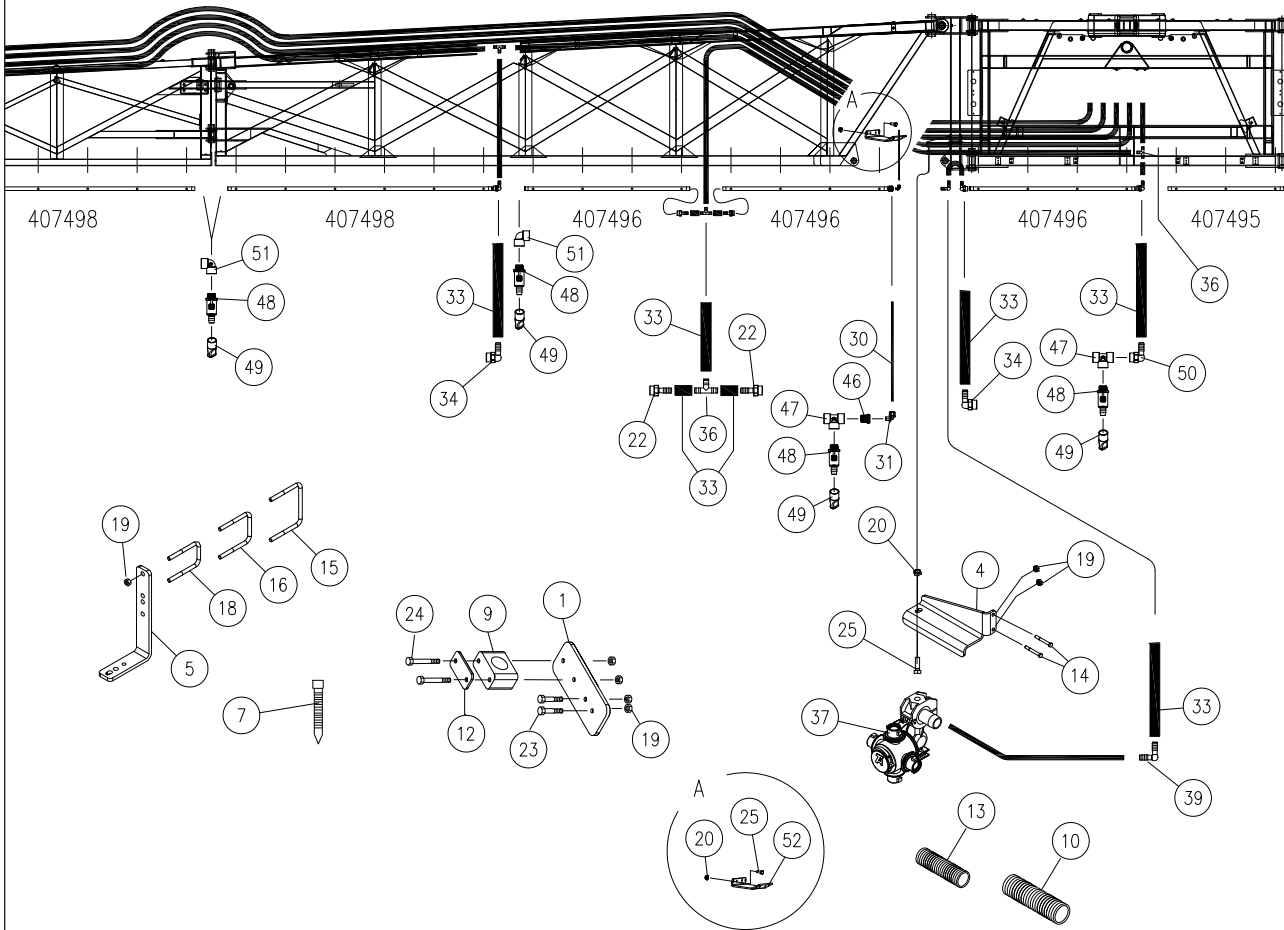

Front-Fold Booms 120' / 132' — Parts

Spray Plumbing - 120' 10-Section Boom - 15" Spacing

Please visit www.unverferth.com/parts/ for the most current parts listing.

BOOM CALIBRATION

SECTION 1 - 60"	SECTION 6 - 180"
SECTION 2 - 120"	SECTION 7 - 180"
SECTION 3 - 180"	SECTION 8 - 180"
SECTION 4 - 180"	SECTION 9 - 120"
SECTION 5 - 195"	SECTION 10 - 60"