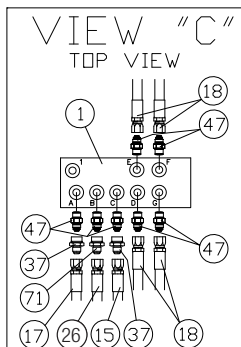

Front-Fold Booms 120' / 132' — Parts

Hydraulic System

Please visit www.unverferth.com/parts/ for the most current parts listing.

Front-Fold Booms 120' / 132' — Parts

Hydraulic System

Please visit www.unverferth.com/parts/ for the most current parts listing.

ITEM	DESCRIPTION	PART NUMBER		QTY.	NOTES
		FOR 120'	FOR 132'		
1	Control Valve, 5 - Spool	9006399	>	1	
2	Hose Marker, 1 ID x 1 1/2	9003938	>	1	Return
3	Hose Marker, 1 ID x 1 1/2	9003937	>	1	Pressure
4	Check Valve	9004059	>	4	
5	Accumulator, 800 PSI, 2.0L	9004452	>	1	
6	Male Tip Coupling, 3/4-16 O-Ring	91383	>	2	
7	Cylinder, 3 x 14	9002728	>	2	See Page 1-28
8	Cylinder, Welded - 1 1/2 x 4	9003789	>	2	See Page 1-29
9	Breather Plug, 3/4-16	9003825	>	2	
10	Accumulator, 400 PSI, 0.5L	9004408	>	2	
11	Flow Divider	9004456	>	1	
12	Cylinder, 3 x 16	9004660	>	2	See Page 1-28
13	Cylinder, 2 1/2 x 24	9004462	>	2	See Page 1-28
14	Latching Cylinder	9005606	>	1	
	Seal Kit	9005658	>	-	
15	Hose, 1/4 x 136	9001411	>	1	
17	Hose, 1/4 x 104	9004441	>	1	
18	Hose, 1/4 x 54	9004442	>	4	
19	Hose, 1/4 x 45	9004443	>	2	
20	Hose, 1/4 x 272	9004444	>	3	
21	Hose, 1/4 x 539	9004445	>	2	
22	Hose, 1/4 x 558	9004446	>	2	
23	Hose, 1/4 x 275	9006245	>	3	
24	Hose, 1/4 x 90	9004448	>	2	
25	Hose, 1/4 x 27	94725	>	2	
26	Hose, 3/8 x 16	9003681	>	1	
27B	Hose 1/2 x 260 For Model 1600 Only	9005835 (Return)	>	2	
		9006241 (Pressure)	>		
	Hose 1/2 x 280 For Model 2400 Only	9005853 (Return)	>	2	
		9006242 (Pressure)	>		
28	Hose, 1/2 x 15 1/2	9003834	>	1	
29	Hose, 1/2 x 36	94086	>	1	
30	Tee, 9/16-18 Male x 3/4-16 Male x 9/16-18 Male	9006168	>	2	
31	Tube Reducer, 3/4-16 Female x 9/16-16 Male	9006152	>	2	
32	Tee, 3/4-16 Male x 3/4-16 Male x 3/4-16 Male	9006159	>	3	
33	Adapter, 3/4-16 Male x 3/4-16 Female	96935	>	2	
34	90° Elbow 9/16-18 Male x 9/16-18 Male	9006171	>	2	
35	Tee, 9/16-18 Male x 9/16-18 Male x 9/16-18 Male	9006164	>	3	
36	90° Elbow 3/4-16 Male x 3/8-18 Female	9001034	>	2	

(Continued on next page)