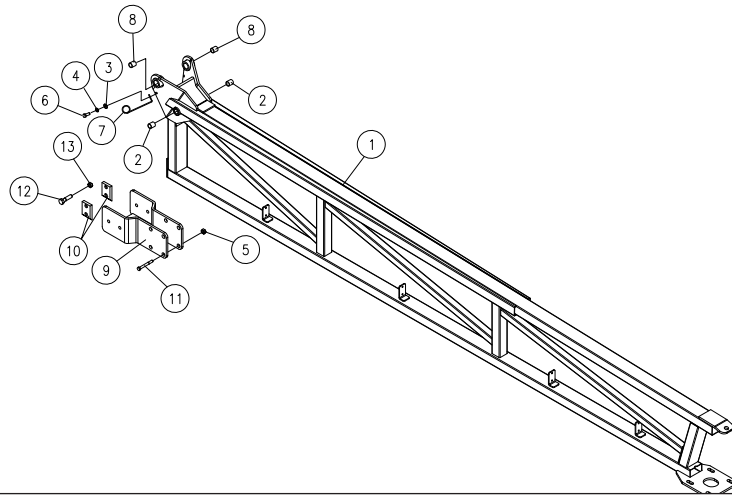

Front-Fold Booms 120' / 132' — Parts

Outer Wings - 132' Booms

Please visit www.unverferth.com/parts/ for the most current parts listing.

ITEM	DESCRIPTION	PART NUMBER	QTY.	NOTES
1	Outer Wing Pivot	406768	2	
2	Bushing, 7/8 OD x 3/4 ID	9003752	4	
3	Flat Washer, 3/8 Stainless Steel	9006212	2	
4	Lock Washer, 3/8 Stainless Steel	900903-021	10	
5	Serrated Flange Nut, 3/8-16UNC Stainless Steel	9005640	8	
6	Capscrew 3/8-16UNC x 1 Stainless Steel	900900-055	2	
7	Hose Holder	9005689	2	
8	Self Lubricating Bushing	9003440	4	
9	Wing Support Bracket Weldment	407162B	2	
10	Wear Pad	407164	4	
11	Capscrew, 3/8-16UNC x 4 18-8 SS	900900-067	8	
12	Flat Head Screw, 5/16-18 x 1 1/4 Stainless Steel	900907-874	8	
13	Serrated Flange Nut, 5/16-18UNC Stainless Steel	9005639	8