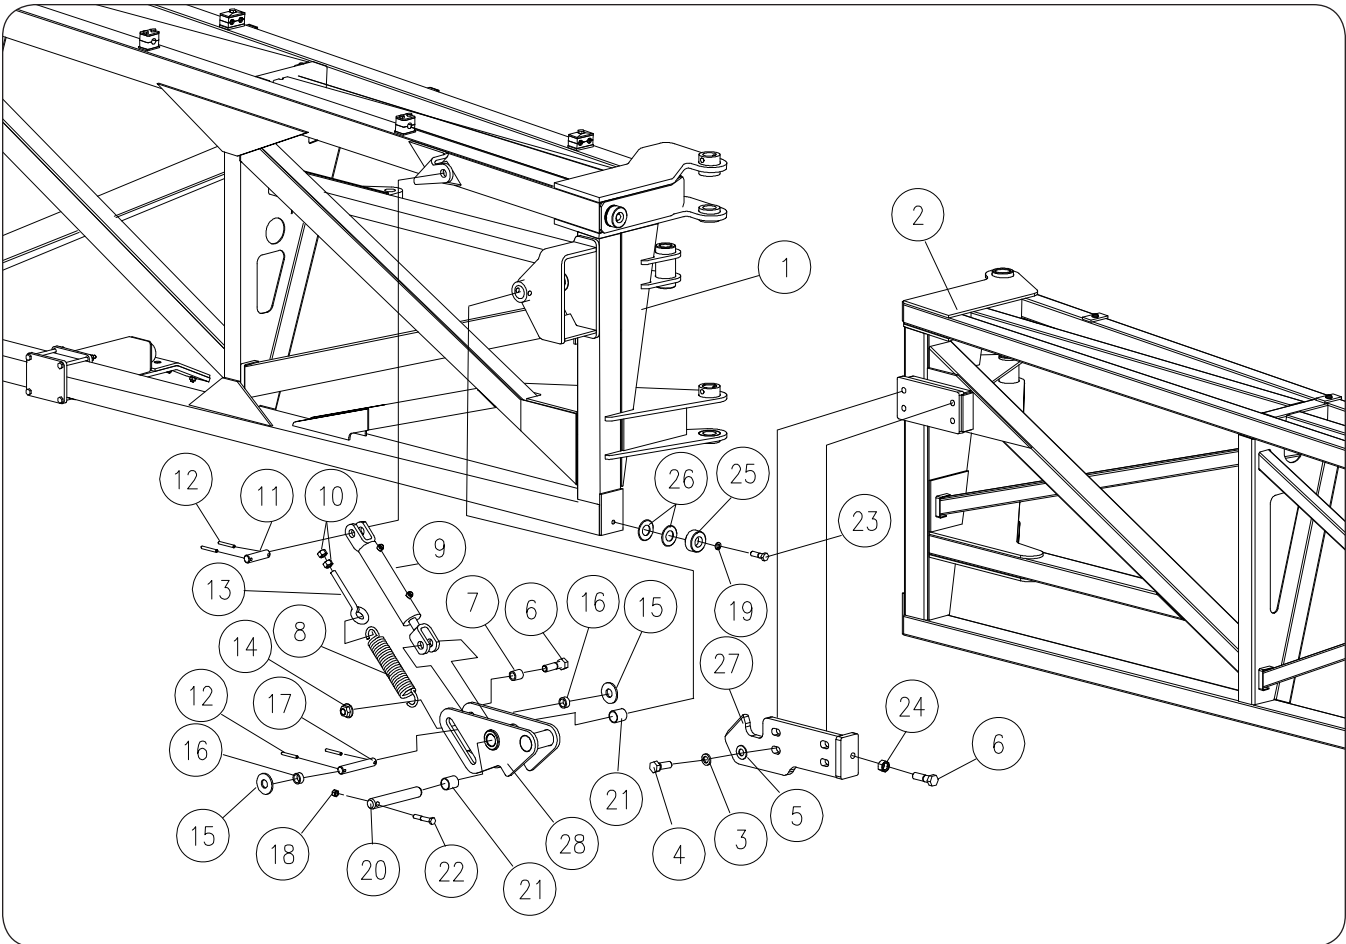

Front-Fold Booms 120' / 132' — Parts

Main Wing to Mid Wing Fold Components (Front View)

Please visit www.unverferth.com/parts/ for the most current parts listing.

Front-Fold Booms 120' / 132' — Parts

Main Wing to Mid Wing Fold Components (Front View)

Please visit www.unverferth.com/parts/ for the most current parts listing.

ITEM	DESCRIPTION	PART NUMBER	QTY.	NOTES
1	Main Wing Weldment, LH Kit (Shown)	404797	1	
	Main Wing Weldment, RH Kit	404796	1	
2	Mid Wing Weldment, LH Kit (Shown)	406760	1	
	Mid Wing Weldment, RH Kit	406759	1	
3	Lock Washer, 5/8 18-8 SS	900903-029	8	
4	Capscrew 5/8-11UNC x 1 3/4 18-8 SS	900900-123	8	
5	Flat Washer, 5/8 18-8 SS	900902-049	8	
6	Capscrew, 5/8-11UNC x 2 1/4 18-8 SS	900900-125	4	
7	Bushing, 7/8D x .635D x 1	805446B	2	
8	Extension Spring	9004436	2	
9	Cylinder, 1 1/2 x 4	9003789	2	
10	Hex Nut, 1/2-13UNC 18-8 SS	900901-010	4	
11	Pin, 3/4 x 2 13/16	401378	2	
12	Spiral Pin, 1/4" Dia. x 2" Stainless Steel	900910-166	8	
13	Eye Bolt, 1/2-13UNC-2A x 3.7	9004419	2	
14	Lock Nut, 5/8-11UNC 18-8 SS	900908-014	2	
15	Flat Washer, 3/4 18-8 SS	900902-053	4	
16	Bushing, 1D x 3/4D x 3/8	404511	4	
17	Pin, 3/4Dx4 1/2	404512	2	
18	Locknut, 3/8-16UNC 18-8 SS	900906-006	2	
19	Lock Washer, 3/8 18-8 SS	900903-021	4	
20	Pin, 1D x 6 1/2	404244	2	
21	Bushing, 1.13Dx1.005Dx1 1/4	9003440	4	
22	Capscrew, 3/8-16UNCx2 1/4 18-8 SS	900900-060	2	
23	Capscrew, 3/8-16UNCx1 1/4 18-8 SS	900900-056	4	
24	Hex Jam Nut, 5/8-11UNC 18-8 SS	900911-014	2	
25	Stop	405123	4	
26	Shim	401736	A/R	
27	Wing Latch, RH	404885B	1	
	Wing Latch, LH (Shown)	404886B	1	
28	Latch Weldment, RH	404499B	1	
	Latch Weldment, LH (Shown)	404500B	1