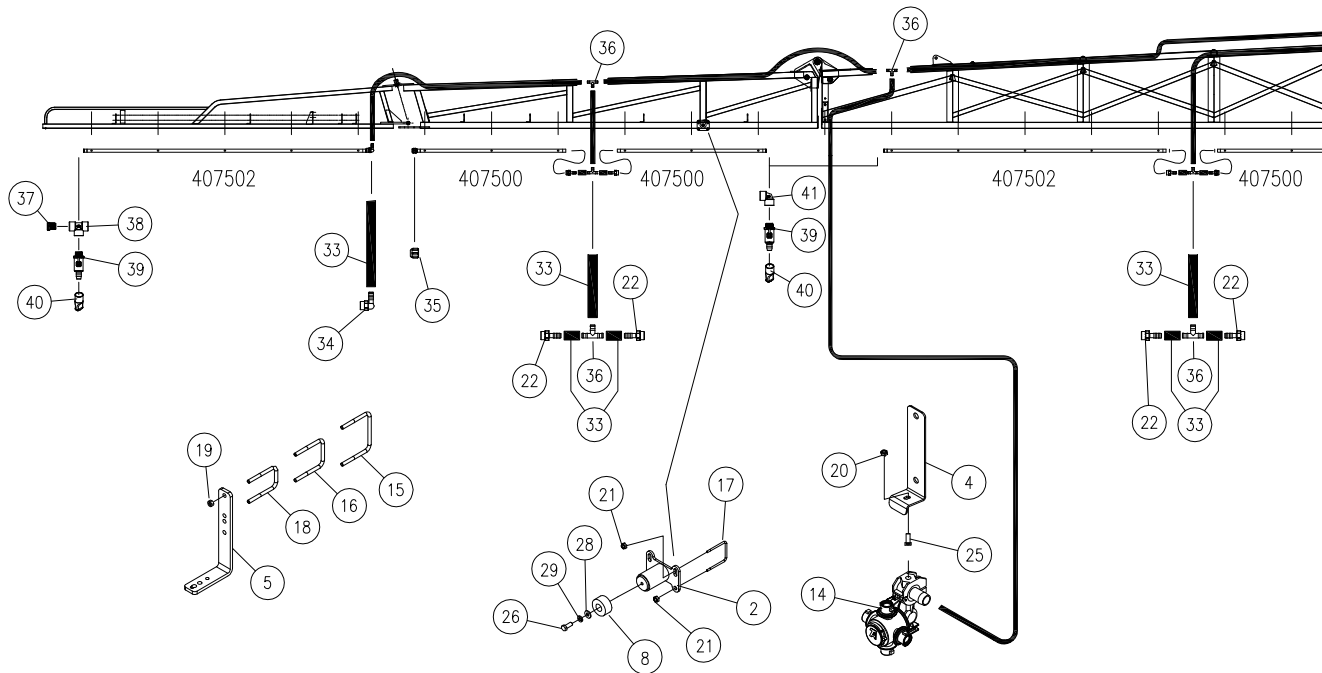

Front-Fold Booms 120' / 132' — Parts

Spray Plumbing - 132' 6-Section Boom - 22" Spacing

Please visit www.unverferth.com/parts/ for the most current parts listing.

BOOM CALIBRATION

SECTION 1 - 264"	SECTION 4 - 264"
SECTION 2 - 264"	SECTION 5 - 264"
SECTION 3 - 264"	SECTION 6 - 264"

Front-Fold Booms 120' / 132' — Parts

Spray Plumbing - 132' 6-Section Boom - 22" Spacing

Please visit www.unverferth.com/parts/ for the most current parts listing.

ITEM	DESCRIPTION	PART NUMBER	QTY	NOTES
1	Pipe Bracket	401318B	4	(See page 1-52)
2	Nozzle Guard Weldment	404584B	2	
3	Nozzle Bracket 4 1/8"	407487B	2	
4	Nozzle Bracket 7 7/16"	405318B	2	
5	Nozzle Bracket 10 5/8"	407476B	38	
7	Cable Ties	9000104	90	
8	Rubber Bumper 2" Dia.	9003806	2	
9	Single Clamp Pair (Polypropylene)	9003819	4	
10	Spiral Hose Wrap, 2 1/4" Dia.	9004130	8 Ft	
11	Tapered Plastic Plug	9003939	288	
12	Top Plate for Single Clamp Pair	9004038	4	
13	Spiral Hose Wrap 1 3/8" Dia.	9004075	18 Ft	
14	Nozzle/Quad QJ 3/4" Elbow	TA885401	4	
	Tip Diaphragm (Not Shown)	TA885127	1	
15	U-Bolt 1/4-20UNC x 3 5/16	9004682	10	
16	U-Bolt 1/4-20UNC x 2 5/16	9004683	22	
17	U-Bolt 3/8-16UNC x 2 3/8	9004684	4	
18	U-Bolt 1/4-20UNC x 1 13/16	9004714	6	

For tip information, refer to Top Air tip guide at topairequip.com/literature/

(Continued on next page)