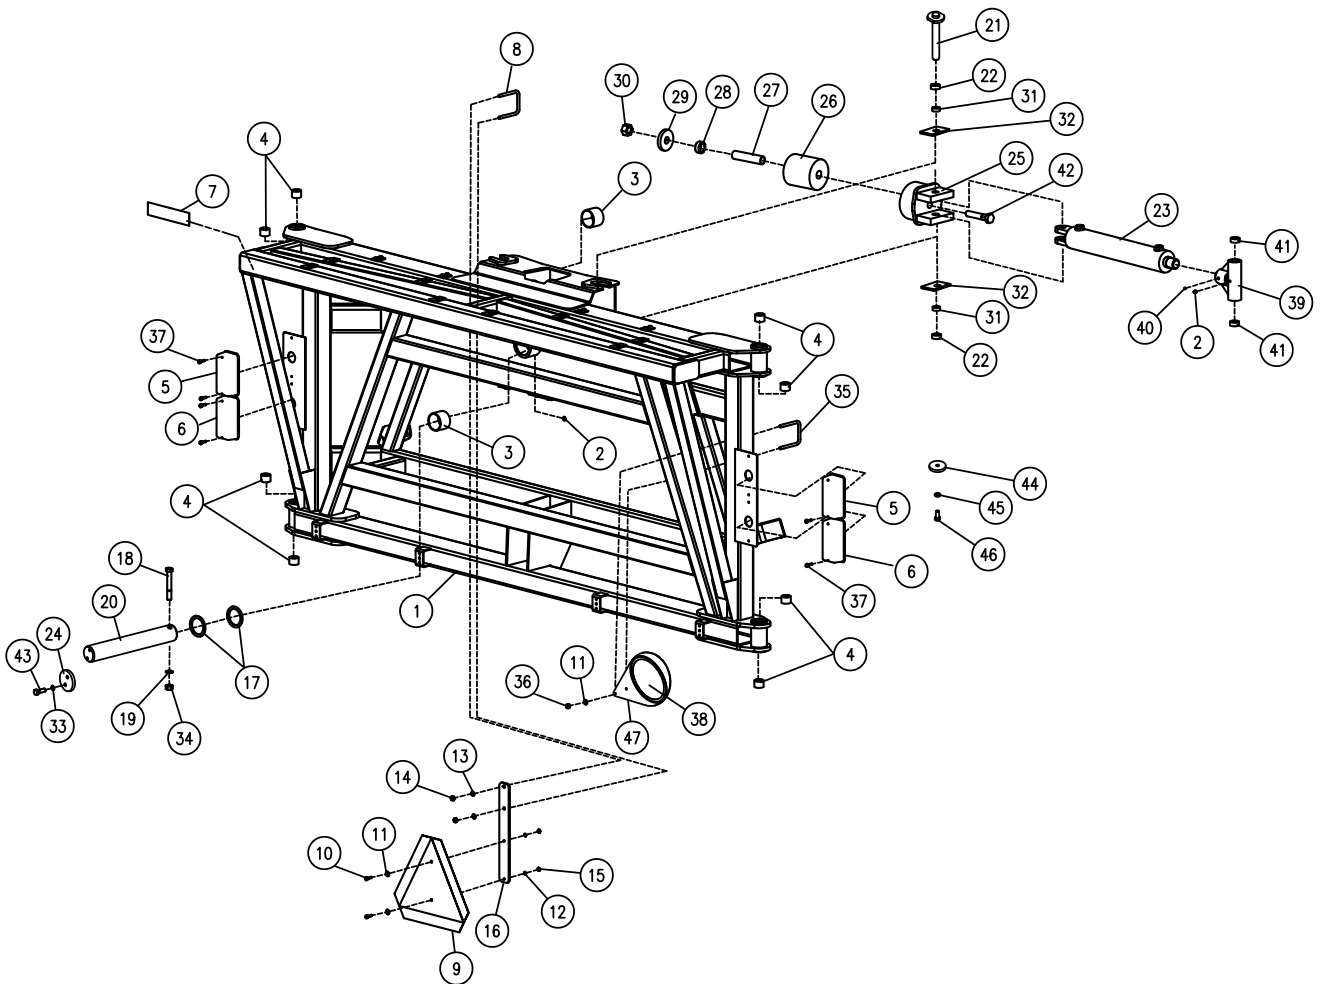

Front-Fold Booms 120' / 132' — Parts

Touch-Up Paint

Please visit www.unverferth.com/parts/ for the most current parts listing.

PAINT	SPRAY
Black	97013
Green	97015
Red	97301
Primer, Gray	9500082

Center Section