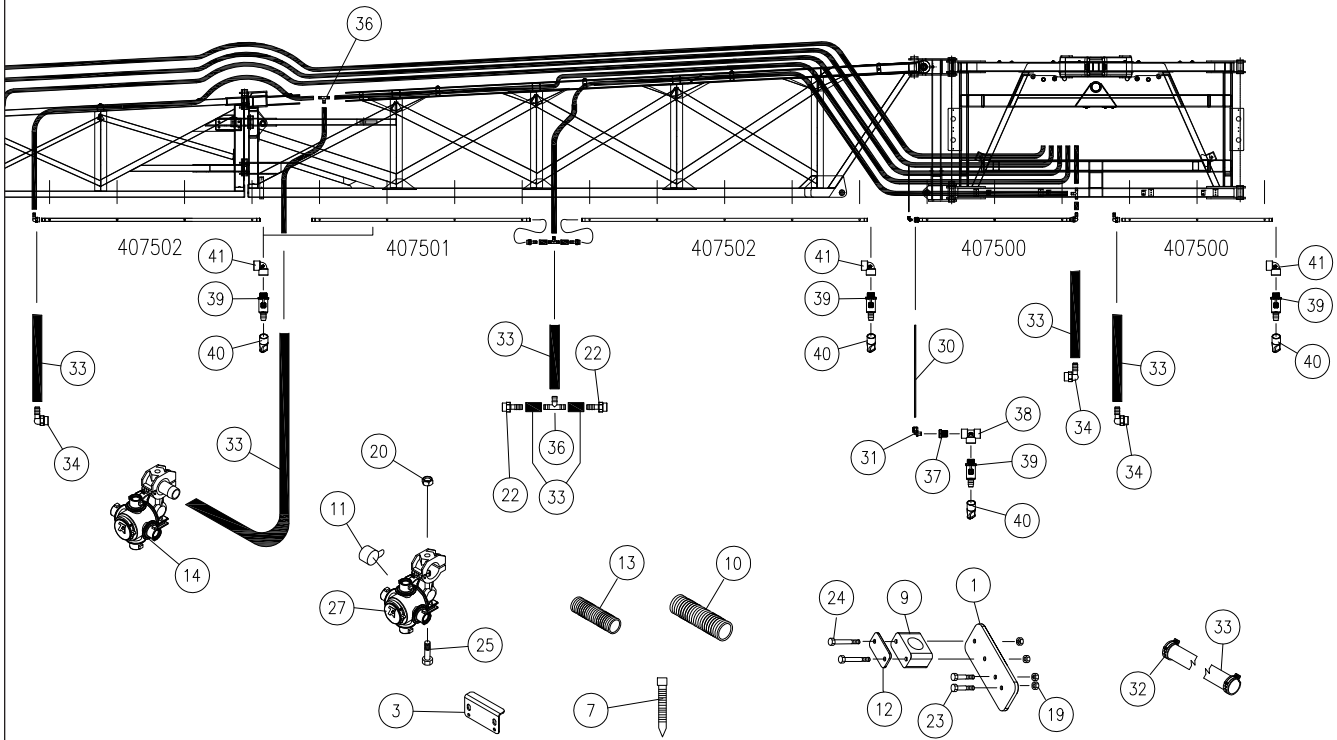

Spray Plumbing - 132' 10-Section Boom - 22" Spacing

Please visit www.unverferth.com/parts/ for the most current parts listing.

BOOM CALIBRATION

SECTION 1 - 110"	SECTION 6 - 264"
SECTION 2 - 154"	SECTION 7 - 132"
SECTION 3 - 132"	SECTION 8 - 132"
SECTION 4 - 132"	SECTION 9 - 154"
SECTION 5 - 264"	SECTION 10 - 110"