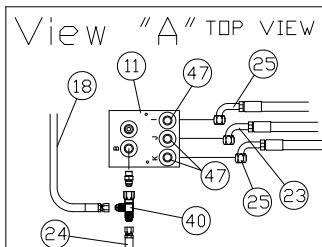

Front-Fold Booms 120' / 132' — Parts

Hydraulic System

Please visit www.unverferth.com/parts/ for the most current parts listing.

Front-Fold Booms 120' / 132' — Parts

Hydraulic System

Please visit www.unverferth.com/parts/ for the most current parts listing.

ITEM	DESCRIPTION	PART NUMBER		QTY.	NOTES
		FOR 120'	FOR 132'		
1	Control Valve, 5 - Spool	9006399	>	1	
2	Hose Marker, 1 ID x 1 1/2	9003938	>	1	Return
3	Hose Marker, 1 ID x 1 1/2	9003937	>	1	Pressure
4	Check Valve	9004059	>	4	
5	Accumulator, 800 PSI, 2.0L	9004452	>	1	
6	Male Tip Coupling, 3/4-16 O-Ring	91383	>	2	
7	Cylinder, 3 x 14	9002728	>	2	See Page 1-28
8	Cylinder, Welded - 1 1/2 x 4	9003789	>	2	See Page 1-29
9	Breather Plug, 3/4-16	9003825	>	2	
10	Accumulator, 400 PSI, 0.5L	9004408	>	2	
11	Flow Divider	9004456	>	1	
12	Cylinder, 3 x 16	9004660	>	2	See Page 1-28
13	Cylinder, 2 1/2 x 24	9004462	>	2	See Page 1-28
14	Latching Cylinder	9005606	>	1	
	Seal Kit	9005658	>	-	
15	Hose, 1/4 x 136	9001411	>	1	
17	Hose, 1/4 x 104	9004441	>	1	
18	Hose, 1/4 x 54	9004442	>	4	
19	Hose, 1/4 x 45	9004443	>	2	
20	Hose, 1/4 x 272	9004444	>	3	
21	Hose, 1/4 x 539	9004445	>	2	
22	Hose, 1/4 x 558	9004446	>	2	
23	Hose, 1/4 x 275	9006245	>	3	
24	Hose, 1/4 x 90	9004448	>	2	
25	Hose, 1/4 x 27	94725	>	2	
26	Hose, 3/8 x 16	9003681	>	1	
27B	Hose 1/2 x 260 For Model 1600 Only	9005835 (Return)	>	2	
		9006241 (Pressure)	>		
	Hose 1/2 x 280 For Model 2400 Only	9005853 (Return)	>	2	
		9006242 (Pressure)	>		
28	Hose, 1/2 x 15 1/2	9003834	>	1	
29	Hose, 1/2 x 36	94086	>	1	
30	Tee, 9/16-18 Male x 3/4-16 Male x 9/16-18 Male	9006168	>	2	
31	Tube Reducer, 3/4-16 Female x 9/16-16 Male	9006152	>	2	
32	Tee, 3/4-16 Male x 3/4-16 Male x 3/4-16 Male	9006159	>	3	
33	Adapter, 3/4-16 Male x 3/4-16 Female	96935	>	2	
34	90° Elbow 9/16-18 Male x 9/16-18 Male	9006171	>	2	
35	Tee, 9/16-18 Male x 9/16-18 Male x 9/16-18 Male	9006164	>	3	
36	90° Elbow 3/4-16 Male x 3/8-18 Female	9001034	>	2	

(Continued on next page)