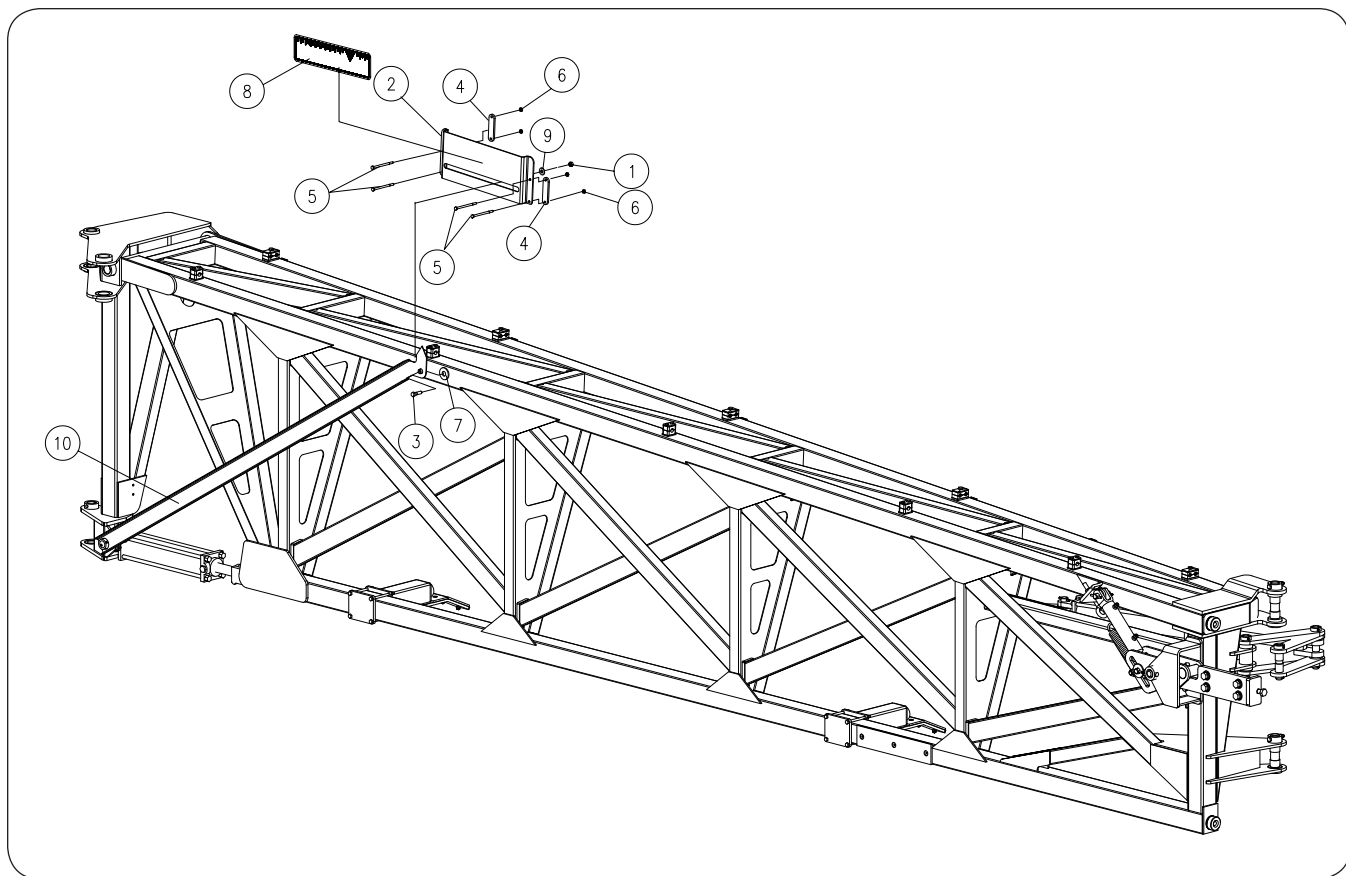

Front-Fold Booms 120' / 132' — Parts

Indicator Components

Please visit www.unverferth.com/parts/ for the most current parts listing.

ITEM	DESCRIPTION	PART NUMBER	QTY.	NOTES
1	Flange Nut, 3/8-16UNC 18-8 SS	9005640	2	
2	Level Indicator Plate	403469B	2	
3	Capscrew, 3/8-16UNC x 1 1/2 18-8 SS	900900-057	2	
4	Clamp Plate	403470B	4	
5	Capscrew, 1/4-20UNC x 4 18-8 SS	900900-017	8	
6	Serrated Flange Nut, 1/4-20UNC 18-8 SS	9004720	8	
7	Flat Washer, 5/8 18-8 SS	900902-050	4	
8	Decal, Indicator Left-Hand	9003807	1	
	Decal, Indicator Right-Hand	9003808	1	
9	Flat Washer, 3/8 18-8 SS	900902-038	2	
10	RH Needle Indicator Level	404031B	1	
	LH Needle Indicator Level	404032B	1