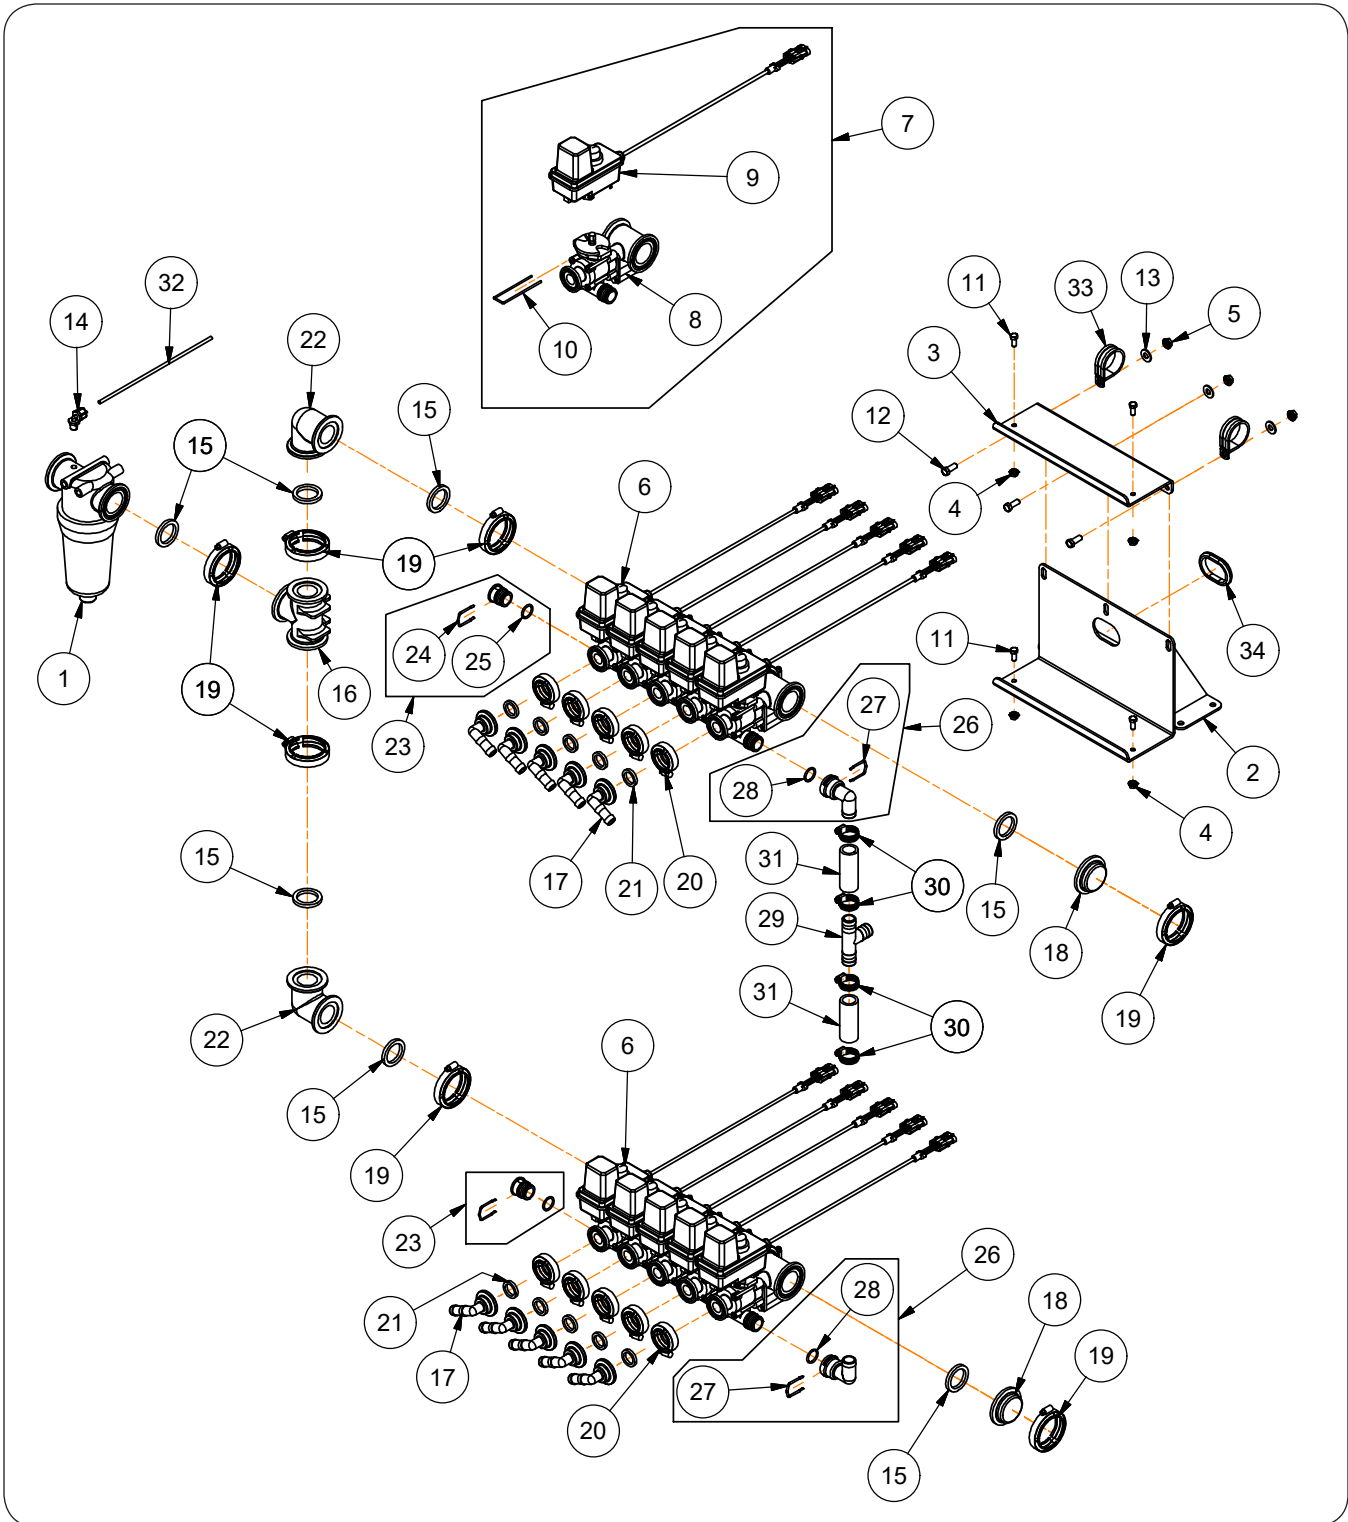

Front-Fold Booms 120' / 132' — Parts

Spray Control System — 10 Section Valves

Please visit www.unverferth.com/parts/ for the most current parts listing.

Front-Fold Booms 120' / 132' — Parts

Spray Control System — 10 Section Valves

Please visit www.unverferth.com/parts/ for the most current parts listing.

ITEM	DESCRIPTION	PART NUMBER	QTY	NOTES
1	Flange Strainer, 2"	402255	1	
2	Manifold Bracket Weldment =Black=	409296B	1	
3	Manifold Plate Bracket =Black=	409307B	1	
4	Flange Nut, 5/16-18 18-8 Stainless Steel	9005639	4	
5	Flange Nut, 3/8-16 18-8 Stainless Steel	9005640	3	
6	Five Ball Valve Assembly	9006801	2	Includes Items 7 through 10
7	Ball Valve Assembly	TA854881	5	Includes Items 8 through 10
8	Ball Valve	TA854882	1	
9	Valve Motor	TA854874	1	
10	Retainer Clip	TA854875	1	
11	Capscrew, 5/16-18UNC x 3/4 18-8 Stainless Steel	900900-028	4	
12	Capscrew, 3/8-16UNC x 1 18-8 Stainless Steel	900900-055	3	
13	Flat Washer, 3/8 USS 18-8 Stainless Steel	900902-038	3	
14	Gauge Tube Elbow	TA720802	2	
15	Gasket	TA811944	7	
16	Poly Tee, (2" Flange x 2" Flange Run x 2" Flange)	TA815007	1	
17	90° Hose Barb Elbow (1" Flange x 3/4")	TA815017	10	
18	Flange Plug, 2"	TA815023	2	
19	Flange Clamp, 2"	TA815025	7	
20	Flange Clamp, 1"	TA815026	10	
21	Gasket, 1"	TA815029	10	
22	90° Elbow (2" Flange x 2" Flange)	TA816017	2	
23	Quick Connect Plug Kit	TA854884	2	Includes Items 24 & 25
24	Wire Clip Retainer	TA854883	1	
25	O-Ring	TA854887	1	
26	Quick Connect 90° Hose Barb (1") Kit	TA854886	2	Includes Items 23 & 24
27	Wire Clip Retainer	TA854883	1	
28	O-Ring	TA854887	1	
29	Poly Hose Barb Tee, 1"	TA814892	1	
30	Hose Clamp	TA800912	4	
31	Hose, 1 Dia. x 12 EPDM	TA806275	A/R	Specify Length (ft.)
32	Gauge Tubing, 1/4 Dia. x 12"	TA720620	A/R	Specify Length (ft.)
33	Cable Clamp	9006213	2	
34	Grommet	9004468	1