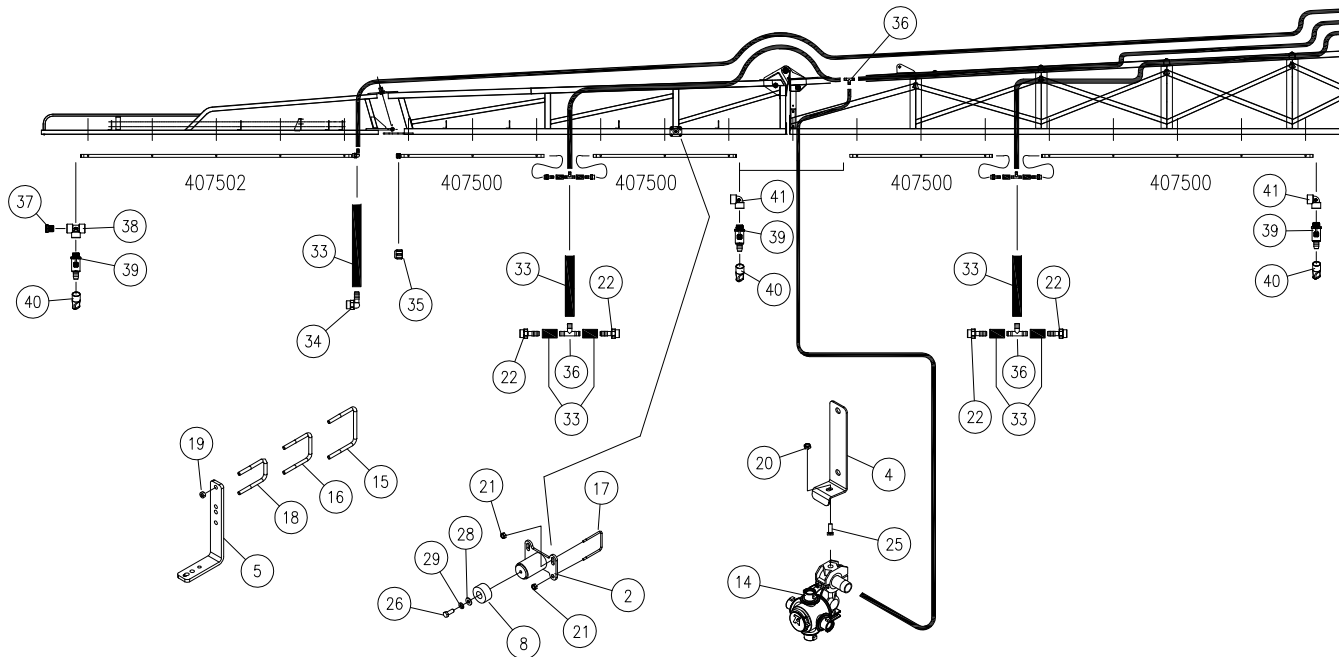

Front-Fold Booms 120' / 132' — Parts

Spray Plumbing - 132' 10-Section Boom - 22" Spacing

Please visit www.unverferth.com/parts/ for the most current parts listing.

BOOM CALIBRATION

SECTION 1 - 110"	SECTION 6 - 264"
SECTION 2 - 154"	SECTION 7 - 132"
SECTION 3 - 132"	SECTION 8 - 132"
SECTION 4 - 132"	SECTION 9 - 154"
SECTION 5 - 264"	SECTION 10 - 110"